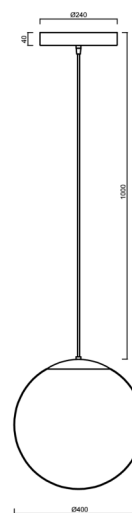

ISIS S3 PM-M HP

LED-5L08E850ZS11/PM3M/L100/NK1W MS 4K#

WWW.OSMONT.CZ

ISIS S3 PM-M HP

Product code: ISI72767

Type: LED-5L08E850ZS11/PM3M/L100/NK1W MS 4K#

Short description of the luminaire: Brass polished | pendant high-power LED light with emergency backup combined | matt PMMA shade | cable pendant (with inner support wire) 100 cm |

Technical

Types of luminaires	Emergency combined
Mounting type	Suspended - cable
Base material	brass
Shade material	opal polymethyl methacrylate
Base color	polished brass
Shade color	white
Holding the shade	steel holder
Mounting location	ceiling
Width	400 mm
Length	400 mm
Height	400 mm
Diameter	ø 400 mm
Hinge length	1000 mm
mounting holes (diameter)	3xø5mm
Cable entrance	2xø16mm
Energy Class	D
Impact strength	IK06
Operating temperature	from 0°C to +30°C