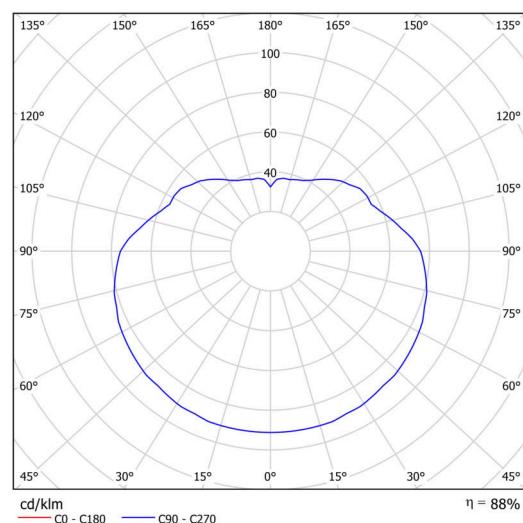

Luminous

Lum. flux of luminaire	7610 lm
Lum. flux of light source	8650 lm
Lum. flux of light source in emergency mode	170 lm
Luminaire efficacy	146 lm/W
Temperature	4000 K
Rated life time LED L80/B10	100000 hours
CRI	Ra80