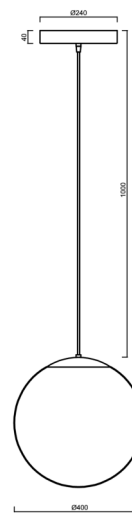

## Technical

Types of luminaires	Emergency combined
Mounting type	Suspended - cable
Base material	steel
Shade material	opal polymethyl methacrylate
Base color	black Ral9005
Shade color	white
Holding the shade	steel holder
Mounting location	ceiling
Width	400 mm
Length	400 mm
Height	400 mm
Diameter	ø 400 mm
Hinge length	1000 mm
mounting holes (diameter)	3xø5mm
Cable entrance	2xø16mm
Energy Class	D
Impact strength	IK06
Operating temperature	from 0°C to +30°C

## Installation dimensions: