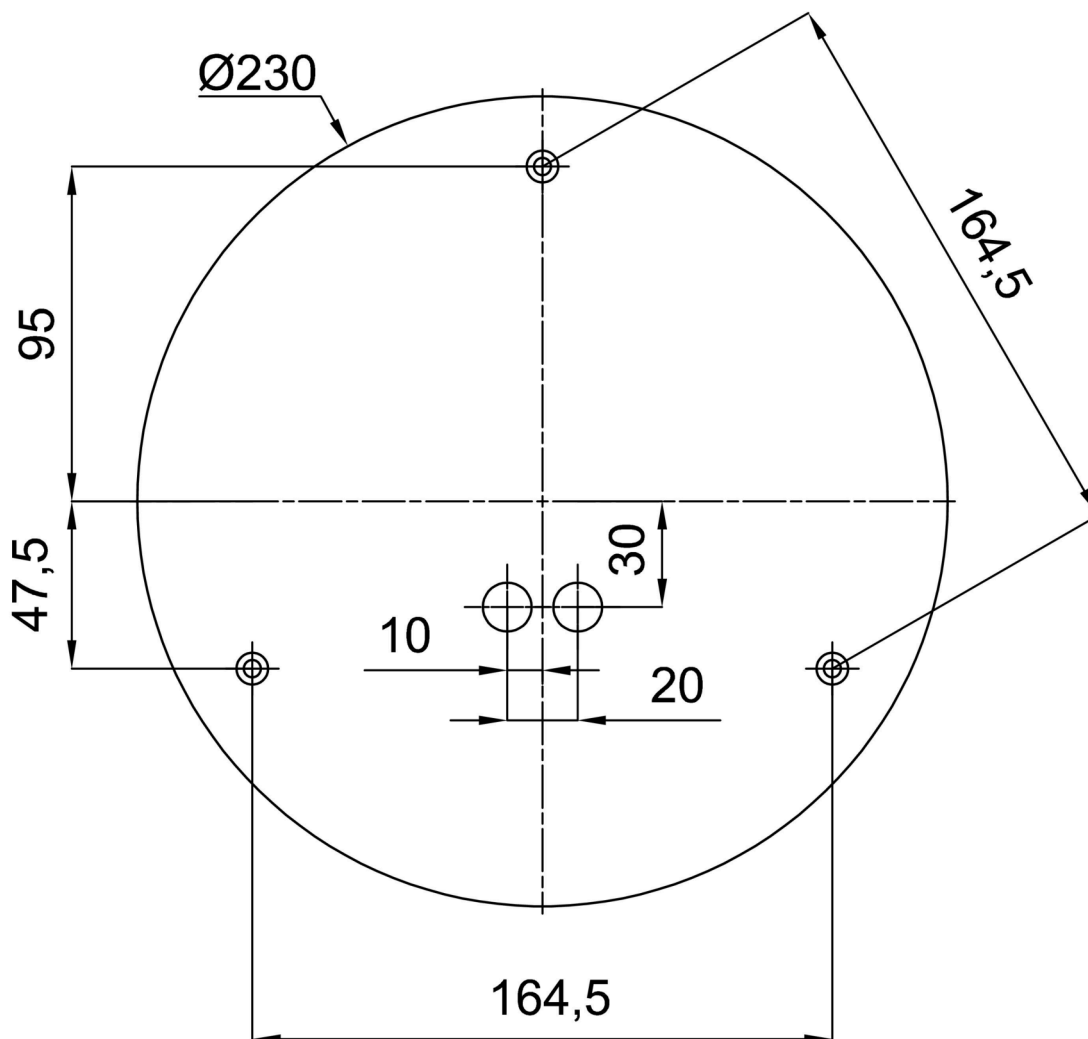

## Technical

Types of luminaires	Emergency combined
Mounting type	Suspended - cable
Base material	steel
Shade material	opal polymethyl methacrylate
Base color	black Ral9005
Shade color	white
Holding the shade	steel holder
Mounting location	ceiling
Width	400 mm
Length	400 mm
Height	400 mm
Diameter	ø 400 mm
Hinge length	1000 mm
mounting holes (diameter)	3xø5mm
Cable entrance	2xø16mm
Energy Class	D
Impact strength	IK06
Operating temperature	from 0°C to +30°C

## Installation dimensions: