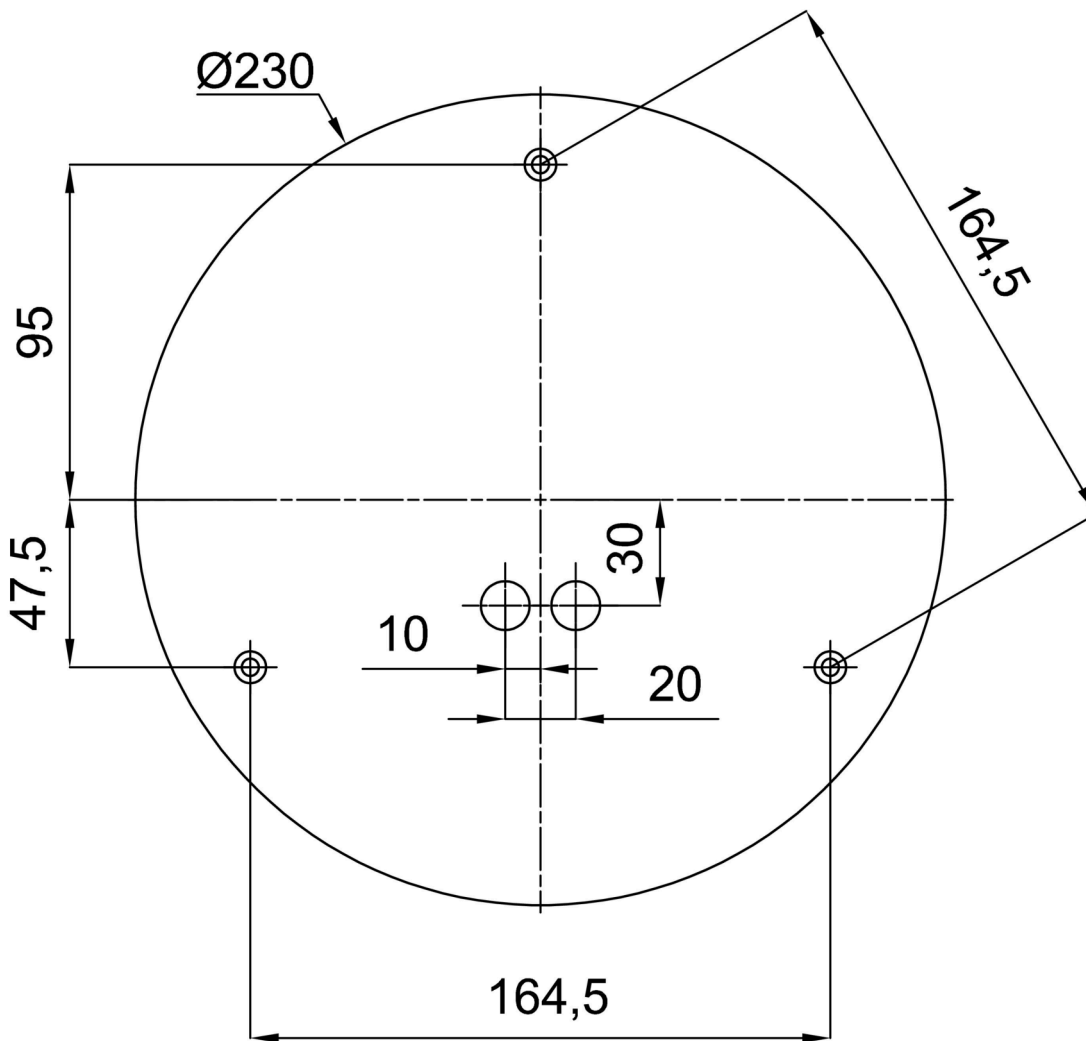

## Technical

Types of luminaires	Emergency combined
Mounting type	Suspended - cable
Base material	stainless steel steel
Shade material	opal polymethyl methacrylate
Base color	brushed stainless steel
Shade color	white
Holding the shade	steel holder
Mounting location	ceiling
Width	400 mm
Length	400 mm
Height	400 mm
Diameter	ø 400 mm
Hinge length	1000 mm
mounting holes (diameter)	3xø5mm
Cable entrance	2xø16mm
Energy Class	D
Impact strength	IK06
Operating temperature	from 0°C to +30°C

## Installation dimensions: