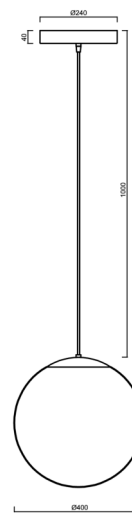

ISIS S3 PM-M HP

LED-5L08E850ZS11/PM3M/L100/NK1W C 3K#

WWW.OSMONT.CZ

ISIS S3 PM-M HP

Product code: ISI72266

Type: LED-5L08E850ZS11/PM3M/L100/NK1W C 3K#

Short description of the luminaire: Black colour | pendant high-power LED light with emergency backup combined | matt PMMA shade | cable pendant (with inner support wire) 100 cm |

Technical

Types of luminaires	Emergency combined
Mounting type	Suspended - cable
Base material	steel
Shade material	opal polymethyl methacrylate
Base color	black Ral9005
Shade color	white
Holding the shade	steel holder
Mounting location	ceiling
Width	400 mm
Length	400 mm
Height	400 mm
Diameter	ø 400 mm
Hinge length	1000 mm
mounting holes (diameter)	3xØ5mm
Cable entrance	2xØ16mm
Energy Class	D
Impact strength	IK06
Operating temperature	from 0°C to +30°C