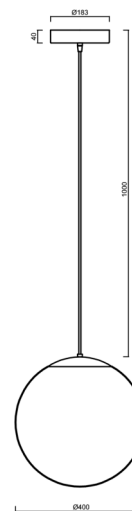

ISIS S3 PM-M HP

LED-5L08E850ZS11/PM3M/L100 C DALI 4K#

WWW.OSMONT.CZ

ISIS S3 PM-M HP

Product code: ISI70838

Type: LED-5L08E850ZS11/PM3M/L100 C DALI 4K#

Short description of the luminaire: Black colour | pendant high-power LED light DALI | matt PMMA shadel cable pendant (with inner support wire) 100 cm |

Technical

Types of luminaires	Dimmable
Mounting type	Suspended - cable
Base material	steel
Shade material	opal polymethyl methacrylate
Base color	black Ral9005
Shade color	white
Holding the shade	steel holder
Mounting location	ceiling
Width	400 mm
Length	400 mm
Height	400 mm
Diameter	ø 400 mm
Hinge length	1000 mm
mounting holes (diameter)	3xØ5mm
Cable entrance	2xØ16mm
Energy Class	D
Impact strength	IK06
Operating temperature	from -20°C to +30°C