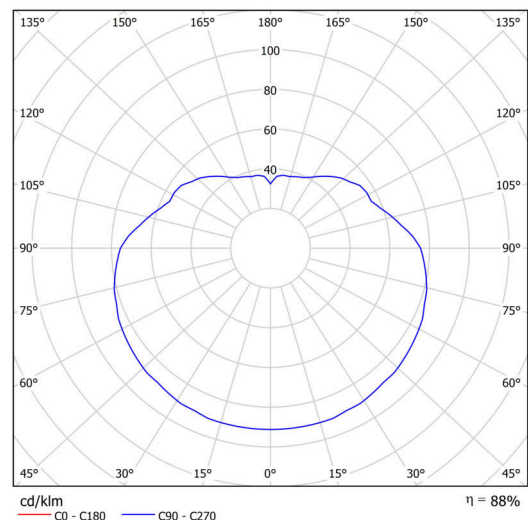

Luminous

Lum. flux of luminaire	7610 lm
Lum. flux of light source	8650 lm
Luminaire efficacy	146 lm/W
Temperature	4000 K
Rated life time LED L80/B10	100000 hours
CRI	Ra80
MacAdam	3
Blue light hazard	Risk group 0