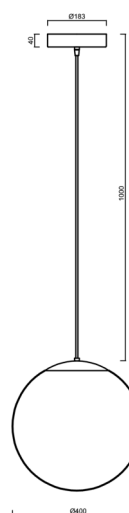

## Technical

Types of luminaires	Classic on/off
Mounting type	Suspended - cable
Base material	steel
Shade material	opal polymethyl methacrylate
Base color	black Ral9005
Shade color	white
Holding the shade	steel holder
Mounting location	ceiling
Width	400 mm
Length	400 mm
Height	400 mm
Diameter	ø 400 mm
Hinge length	1000 mm
mounting holes (diameter)	3xØ5mm
Cable entrance	2xØ16mm
Energy Class	D
Impact strength	IK06
Operating temperature	from -20°C to +30°C