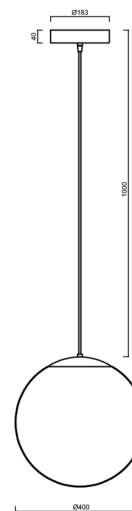

## Technical

Types of luminaires	Classic on/off
Mounting type	Suspended - cable
Base material	brass
Shade material	opal polymethyl methacrylate
Base color	polished brass
Shade color	white
Holding the shade	steel holder
Mounting location	ceiling
Width	400 mm
Length	400 mm
Height	400 mm
Diameter	ø 400 mm
Hinge length	1000 mm
mounting holes (diameter)	3xØ5mm
Cable entrance	2xØ16mm
Energy Class	D
Impact strength	IK06
Operating temperature	from -20°C to +30°C