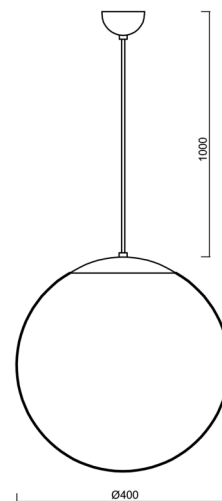

ISIS S3 PM-M

ZS11/PM3M/L100 NL*

WWW.OSMONT.CZ

ISIS S3 PM-M

Product code: ISI63813

Type: ZS11/PM3M/L100 NL*

Short description of the luminaire: Stainless steel polished | pendant E27 light ON/OFF | matt PMMA shade | cable pendant (with inner support wire) 100 cm |

Technical

Types of luminaires	Classic on/off
Mounting type	Suspended - cable
Base material	stainless steel steel
Shade material	opal polymethyl methacrylate
Base color	polished stainless steel
Shade color	white
Holding the shade	steel holder
Mounting location	ceiling
Width	400 mm
Length	400 mm
Height	400 mm
Diameter	ø 400 mm
Hinge length	1000 mm
mounting holes (diameter)	none
Cable entrance	none
Impact strength	IK06
Operating temperature	from -20°C to +30°C