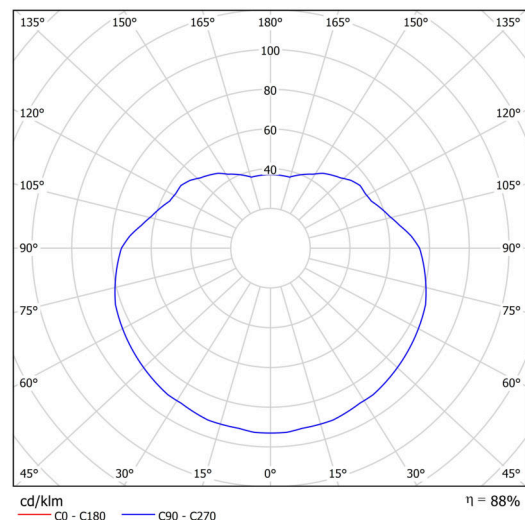

ISIS S3 PM-M

Product code: ISI63689

Type: ZS11/PM3M/L100 NB HF*

Short description of the luminaire: Stainless brushed finish | pendant E27 light | microwave HF sensor | PMMA matt shade

Technical

Types of luminaires	Sensor
Mounting type	Suspended - cable
Base material	stainless steel steel
Shade material	opal polymethyl methacrylate
Base color	brushed stainless steel
Shade color	white
Holding the shade	steel holder
Mounting location	ceiling
Width	400 mm
Length	400 mm
Height	400 mm
Diameter	ø 400 mm
Hinge length	1000 mm
mounting holes (diameter)	none
Installation wire (diameter)	none
Impact strength	IK06
Operating temperature	from -20°C to +30°C

Electric

Power consumption	40 W
Ingress Protection	IP40
Socket	E27
Sensor	HF
terminal block	none

Luminous

Blue light hazard	Risk group 0

Eulum data for calculation programs are available at www.osmont.cz.