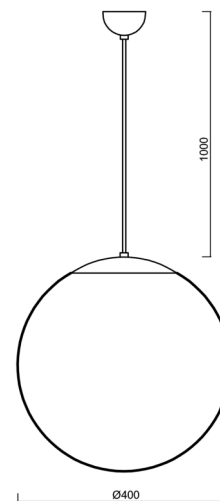

ISIS S3 PM-M

Product code: ISI63689

Type: ZS11/PM3M/L100 NB HF*

Short description of the luminaire: Stainless brushed finish | pendant E27 light | microwave HF sensor | PMMA matt shade

Technical

Types of luminaires	Sensor
Mounting type	Suspended - cable
Base material	stainless steel steel
Shade material	opal polymethyl methacrylate
Base color	brushed stainless steel
Shade color	white
Holding the shade	steel holder
Mounting location	ceiling
Width	400 mm
Length	400 mm
Height	400 mm
Diameter	ø 400 mm
Hinge length	1000 mm
mounting holes (diameter)	none
Installation wire (diameter)	none
Impact strength	IK06
Operating temperature	from -20°C to +30°C

Electric

Power consumption	40 W
Ingress Protection	IP40
Socket	E27
Sensor	HF
terminal block	none

Luminous

Blue light hazard	Risk group 0

Eulum data for calculation programs are available at www.osmont.cz.