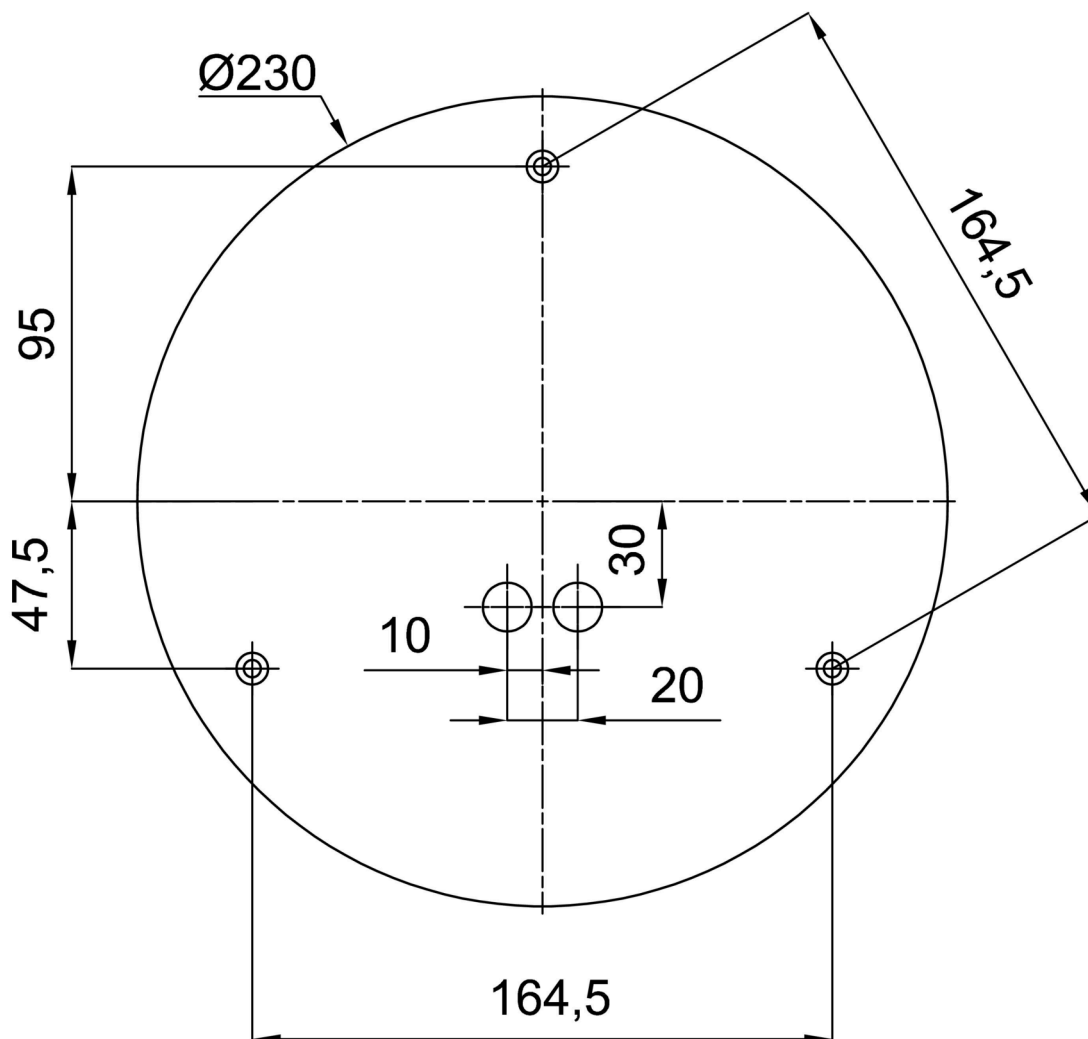

## Technical

Types of luminaires	Emergency combined
Mounting type	Suspended - cable
Base material	steel
Shade material	glossy polymethyl methacrylate
Base color	black Ral9005
Shade color	white
Holding the shade	steel holder
Mounting location	ceiling
Width	400 mm
Length	400 mm
Height	400 mm
Diameter	ø 400 mm
Hinge length	1000 mm
mounting holes (diameter)	3xø5mm
Cable entrance	2xø16mm
Energy Class	D
Impact strength	IK06
Operating temperature	from 0°C to +30°C

## Installation dimensions: