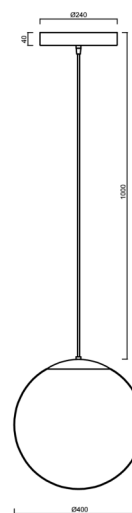

## Technical

Types of luminaires	Emergency combined
Mounting type	Suspended - cable
Base material	steel
Shade material	glossy polymethyl methacrylate
Base color	black Ral9005
Shade color	white
Holding the shade	steel holder
Mounting location	ceiling
Width	400 mm
Length	400 mm
Height	400 mm
Diameter	ø 400 mm
Hinge length	1000 mm
mounting holes (diameter)	3xø5mm
Cable entrance	2xø16mm
Energy Class	D
Impact strength	IK06
Operating temperature	from 0°C to +30°C

## Installation dimensions: