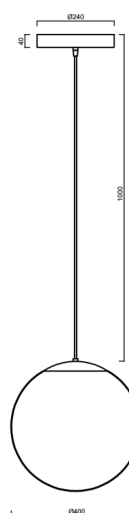

## Technical

Types of luminaires	Emergency combined
Mounting type	Suspended - cable
Base material	stainless steel steel
Shade material	glossy polymethyl methacrylate
Base color	brushed stainless steel
Shade color	white
Holding the shade	steel holder
Mounting location	ceiling
Width	400 mm
Length	400 mm
Height	400 mm
Diameter	ø 400 mm
Hinge length	1000 mm
mounting holes (diameter)	3xø5mm
Cable entrance	2xø16mm
Energy Class	D
Impact strength	IK06
Operating temperature	from 0°C to +30°C

## Installation dimensions: