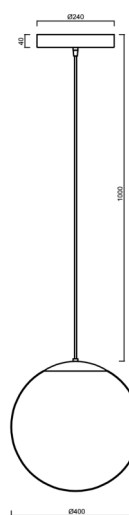

ISIS S3 PM HP

LED-5L08E850ZS11/PM3/L100/NK1W NL 3K#

WWW.OSMONT.CZ

ISIS S3 PM HP

Product code: ISI72238

Type: LED-5L08E850ZS11/PM3/L100/NK1W NL 3K#

Short description of the luminaire: Stainless steel polished | pendant high-power LED light with emergency backup combined | PMMA shadel cable pendant (with inner support wire) 100 cm |

Technical

Types of luminaires	Emergency combined
Mounting type	Suspended - cable
Base material	stainless steel steel
Shade material	glossy polymethyl methacrylate
Base color	polished stainless steel
Shade color	white
Holding the shade	steel holder
Mounting location	ceiling
Width	400 mm
Length	400 mm
Height	400 mm
Diameter	ø 400 mm
Hinge length	1000 mm
mounting holes (diameter)	3xø5mm
Cable entrance	2xø16mm
Energy Class	D
Impact strength	IK06
Operating temperature	from 0°C to +30°C