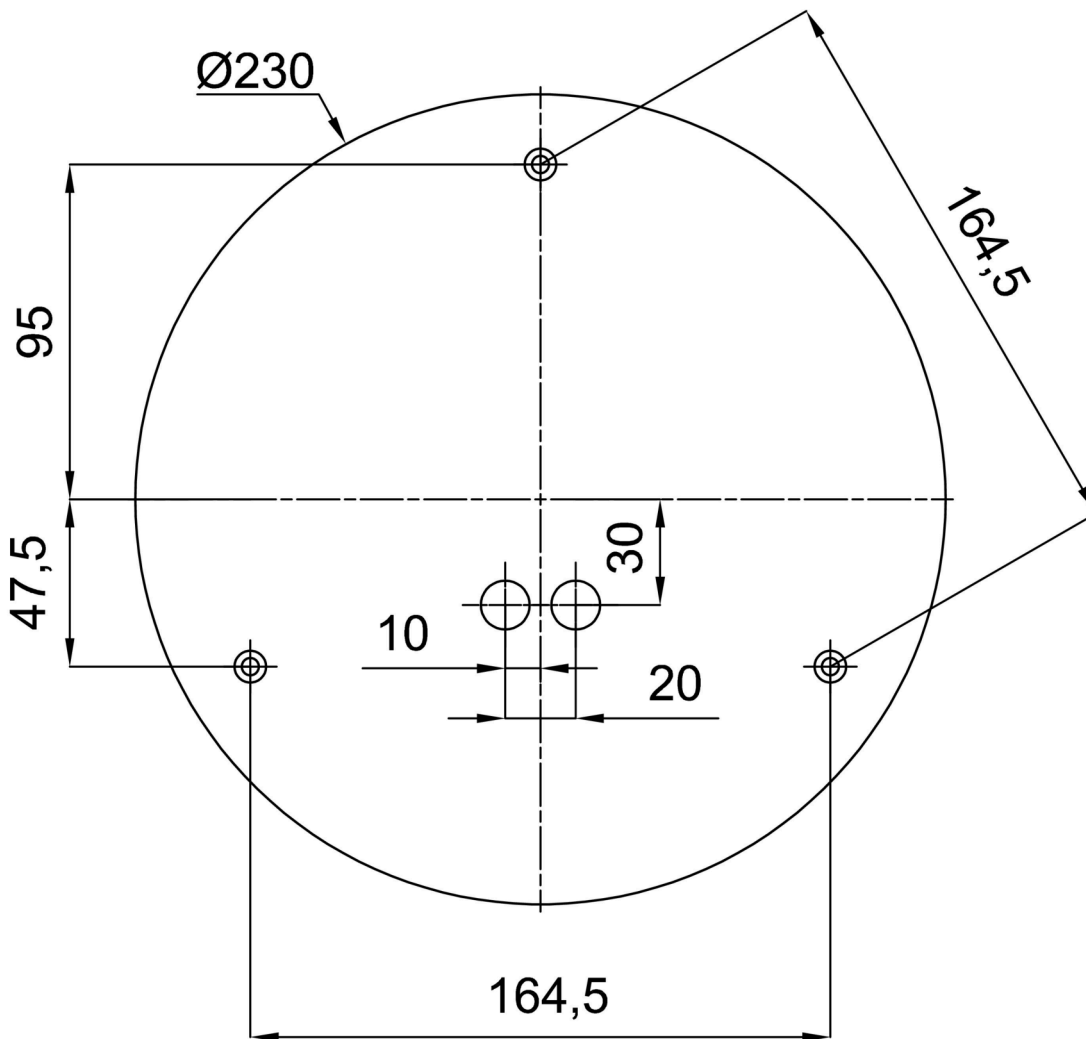

## Technical

Types of luminaires	Emergency combined
Mounting type	Suspended - cable
Base material	steel
Shade material	glossy polymethyl methacrylate
Base color	black Ral9005
Shade color	white
Holding the shade	steel holder
Mounting location	ceiling
Width	400 mm
Length	400 mm
Height	400 mm
Diameter	ø 400 mm
Hinge length	1000 mm
mounting holes (diameter)	3xø5mm
Cable entrance	2xø16mm
Energy Class	D
Impact strength	IK06
Operating temperature	from 0°C to +30°C

## Installation dimensions: