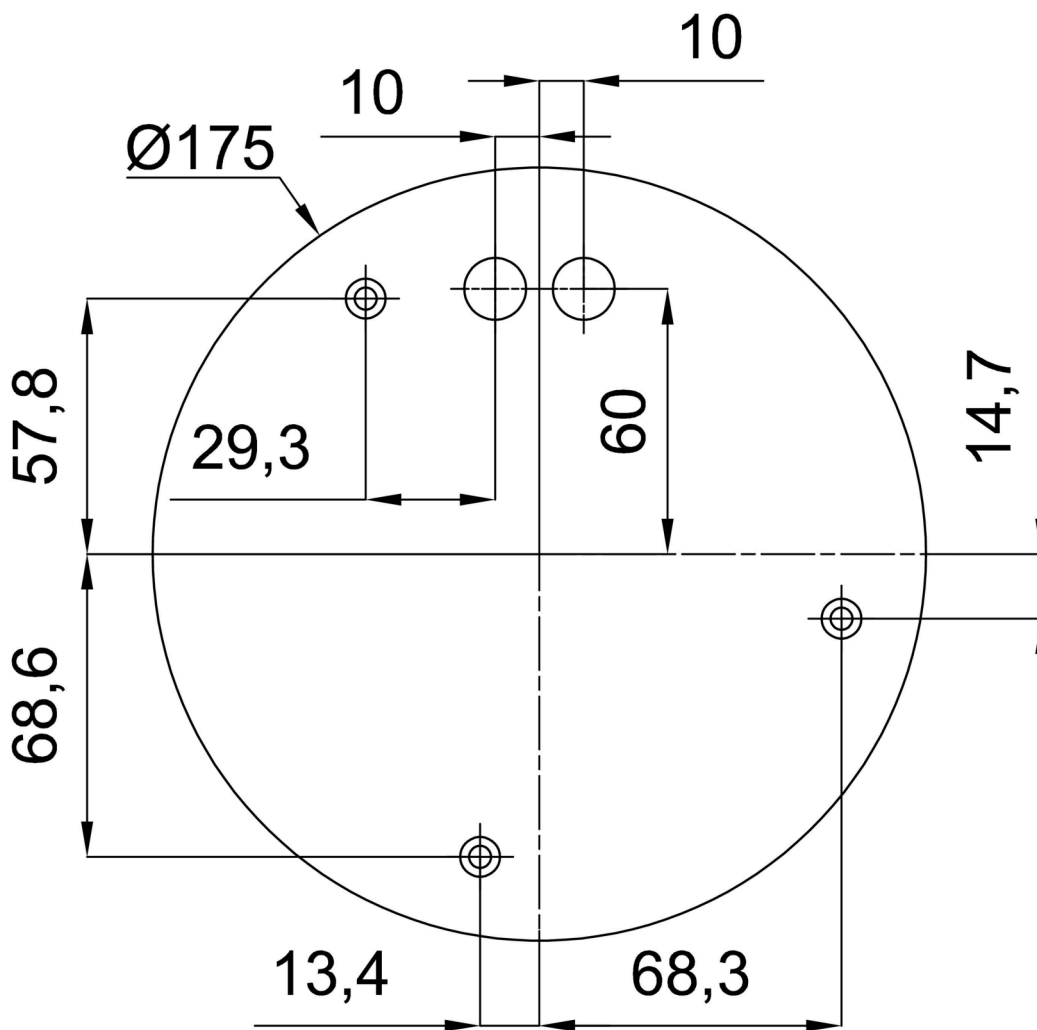

Logistic

EAN	8591728028596
Weight NTTO	3.4 Kg
Weight BTTO	4.1 Kg
Number of cartons	2 pcs
Package volume	0.072 m³
Package 1 width	0.405 m
Package 1 length	0.405 m
Package 1 height	0.41 m
Warranty*	60 months

*The warranty for the batteries is valid for 12 months from the date of purchase.

Installation dimensions: