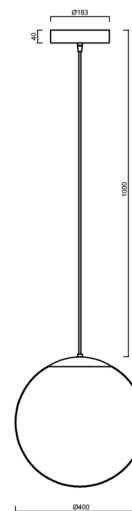

# ISIS S3 PM HP

Product code: ISI64339

Type: LED-5L08E850ZS11/PM3/L100 MS 3K#

Short description of the luminaire: Brass polished | pendant high-power LED light ON/OFF | PMMA shade | cable pendant ( with inner support wire) 100 cm |

## Technical

Types of luminaires	Classic on/off
Mounting type	Suspended - cable
Base material	brass
Shade material	glossy polymethyl methacrylate
Base color	polished brass
Shade color	white
Holding the shade	steel holder
Mounting location	ceiling
Width	400 mm
Length	400 mm
Height	400 mm
Diameter	ø 400 mm
Hinge length	1000 mm
mounting holes (diameter)	3xø5mm
Cable entrance	2xø16mm
Energy Class	D
Impact strength	IK06
Operating temperature	from -20°C to +30°C