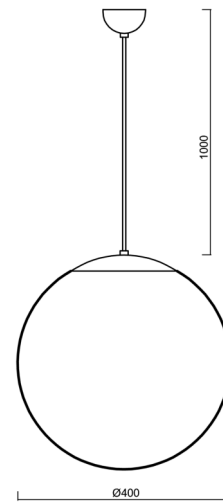

ISIS S3 PM

Product code: ISI64814

Type: LED-5L06E600ZS11/PM3/L100 NL 4K#

Short description of the luminaire: Stainless polished pendant LED light ON/OFF and PMMA shade.

Technical

Types of luminaires	Classic on/off
Mounting type	Suspended - cable
Base material	stainless steel steel
Shade material	glossy polymethyl methacrylate
Base color	polished stainless steel
Shade color	white
Holding the shade	steel holder
Mounting location	ceiling
Width	400 mm
Length	400 mm
Height	400 mm
Diameter	ø 400 mm
Hinge length	1000 mm
mounting holes (diameter)	none
Installation wire (diameter)	none
Energy Class	D
Impact strength	IK06
Operating temperature	from -20°C to +30°C

Electric

Power consumption	27 W
Ingress Protection	IP40
Socket	LED modul
terminal block	none
Automatic circuit breaker type B10A	31 pcs
Automatic circuit breaker type B16A	50 pcs
Automatic circuit breaker type C10A	52 pcs
Automatic circuit breaker type C16A	85 pcs

Luminous

Lum. flux of luminaire	4070 lm
Lum. flux of light source	4630 lm
Luminaire efficacy	150 lm/W
Temperature	4000 K
Rated life time LED L80/B10	100000 hours
CRI	Ra80
MacAdam	3
Blue light hazard	Risk group 0

Eulum data for calculation programs are available at www.osmont.cz.