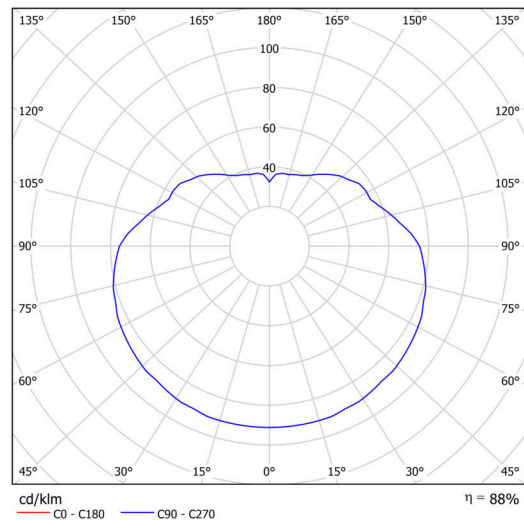

ISIS S3 PM

Product code: ISI64814

Type: LED-5L06E600ZS11/PM3/L100 NL 4K#

Short description of the luminaire: Stainless polished pendant LED light ON/OFF and PMMA shade.

Technical

Types of luminaires	Classic on/off
Mounting type	Suspended - cable
Base material	stainless steel steel
Shade material	glossy polymethyl methacrylate
Base color	polished stainless steel
Shade color	white
Holding the shade	steel holder
Mounting location	ceiling
Width	400 mm
Length	400 mm
Height	400 mm
Diameter	ø 400 mm
Hinge length	1000 mm
mounting holes (diameter)	none
Installation wire (diameter)	none
Energy Class	D
Impact strength	IK06
Operating temperature	from -20°C to +30°C

Electric

Power consumption	27 W
Ingress Protection	IP40
Socket	LED modul
terminal block	none
Automatic circuit breaker type B10A	31 pcs
Automatic circuit breaker type B16A	50 pcs
Automatic circuit breaker type C10A	52 pcs
Automatic circuit breaker type C16A	85 pcs

Luminous

Lum. flux of luminaire	4070 lm
Lum. flux of light source	4630 lm
Luminaire efficacy	150 lm/W
Temperature	4000 K
Rated life time LED L80/B10	100000 hours
CRI	Ra80
MacAdam	3
Blue light hazard	Risk group 0

Eulum data for calculation programs are available at www.osmont.cz.