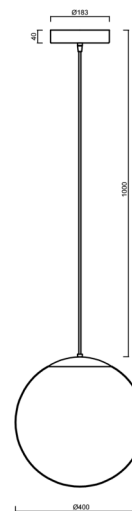

## Technical

Types of luminaires	Classic on/off
Mounting type	Suspended - cable
Base material	stainless steel steel
Shade material	polyethylene
Base color	brushed stainless steel
Shade color	white
Holding the shade	folding system
Mounting location	ceiling
Width	400 mm
Length	400 mm
Height	400 mm
Diameter	ø 400 mm
Hinge length	1000 mm
mounting holes (diameter)	3xø5mm
Cable entrance	2xø16mm
Energy Class	D
Impact strength	IK10
Operating temperature	from -20°C to +30°C

## Electric

Power consumption	52 W
Ingress Protection	IP40
Socket	LED modul
terminal block	snap terminal block
Automatic circuit breaker type B10A	15 pcs
Automatic circuit breaker type B16A	25 pcs
Automatic circuit breaker type C10A	26 pcs
Automatic circuit breaker type C16A	42 pcs

Eulum data for calculation programs are available at [www.osmont.cz](http://www.osmont.cz).

Logistic

EAN	8591728020682
Weight NTTO	3.4 Kg
Weight BTTO	4.1 Kg
Number of cartons	2 pcs
Package volume	0.072 m <sup>3</sup>
Package 1 width	0.405 m
Package 1 length	0.405 m
Package 1 height	0.41 m
Warranty*	60 months