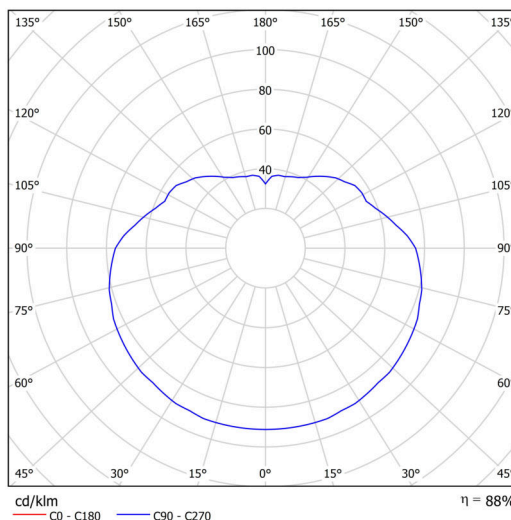

ISIS S3 PE HP

Product code: ISI63046

Type: LED-5L08E850ZS11/PE3/L100 NL 3K#

Short description of the luminaire: Stainless steel polished | pendant high-power LED light ON/OFF | polyethylene shade | cable pendant (with inner support wire) 100 cm |

Technical

Types of luminaires	Classic on/off
Mounting type	Suspended - cable
Base material	stainless steel steel
Shade material	polyethylene
Base color	polished stainless steel
Shade color	white
Holding the shade	folding system
Mounting location	ceiling
Width	400 mm
Length	400 mm
Height	400 mm
Diameter	ø 400 mm
Hinge length	1000 mm
mounting holes (diameter)	3xø5mm
Cable entrance	2xø16mm
Energy Class	D
Impact strength	IK10
Operating temperature	from -20°C to +30°C

Electric

Power consumption	52 W
Ingress Protection	IP40
Socket	LED modul
terminal block	snap terminal block
Automatic circuit breaker type B10A	15 pcs
Automatic circuit breaker type B16A	25 pcs
Automatic circuit breaker type C10A	26 pcs
Automatic circuit breaker type C16A	42 pcs

Luminous

Lum. flux of luminaire	7300 lm
Lum. flux of light source	8290 lm
Luminaire efficacy	140 lm/W
Temperature	3000 K
Rated life time LED L80/B10	100000 hours
CRI	Ra80
MacAdam	3
Blue light hazard	Risk group 0

Eulum data for calculation programs are available at www.osmont.cz.