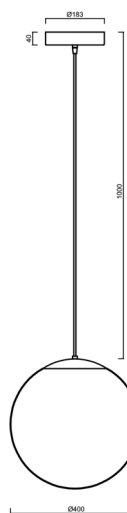

## Technical

Types of luminaires	Classic on/off
Mounting type	Suspended - cable
Base material	stainless steel steel
Shade material	polyethylene
Base color	polished stainless steel
Shade color	white
Holding the shade	folding system
Mounting location	ceiling
Width	400 mm
Length	400 mm
Height	400 mm
Diameter	ø 400 mm
Hinge length	1000 mm
mounting holes (diameter)	3xø5mm
Cable entrance	2xø16mm
Energy Class	D
Impact strength	IK10
Operating temperature	from -20°C to +30°C

## Electric

Power consumption	52 W
Ingress Protection	IP40
Socket	LED modul
terminal block	snap terminal block
Automatic circuit breaker type B10A	15 pcs
Automatic circuit breaker type B16A	25 pcs
Automatic circuit breaker type C10A	26 pcs
Automatic circuit breaker type C16A	42 pcs

Eulum data for calculation programs are available at [www.osmont.cz](http://www.osmont.cz).

Logistic

EAN	8591728020668
Weight NTTO	3.4 Kg
Weight BTTO	4.1 Kg
Number of cartons	2 pcs
Package volume	0.072 m <sup>3</sup>
Package 1 width	0.405 m
Package 1 length	0.405 m
Package 1 height	0.41 m
Warranty*	60 months