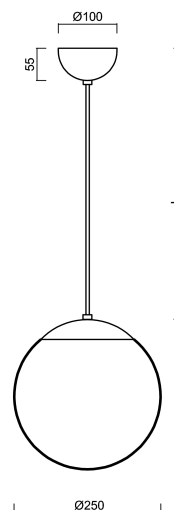

ISIS S2A PM-M

Product code: ISI70987

Type: LED-5L06E300ZS11/PM2AM/L100 C 4K#

Short description of the luminaire: Black colour | pendant LED light ON/OFF | matt PMMA shade | cable pendant (with inner support wire) 100 cm |

Technical data

Types of luminaires	Classic on/off
Mounting type	Suspended - cable
Base material	steel
Shade material	opal polymethyl methacrylate
Base color	black Ral9005
Shade color	white
Holding the shade	steel holder
Mounting location	ceiling
Width	250 mm
Length	250 mm
Height	250 mm
Diameter	ø 250 mm
Suspension length	1000 mm
mounting holes (diameter)	none
Energy Class	D
Impact strength	IK06
Operating temperature	from -20°C to +30°C

Electrical data

Power consumption	14 W
Ingress Protection	IP40
Socket	LED modul
terminal block	none
Automatic circuit breaker type B10A	72 pcs
Automatic circuit breaker type B16A	116 pcs
Automatic circuit breaker type C10A	72 pcs
Automatic circuit breaker type C16A	116 pcs
Number of LED drivers	1

Luminous data

Lum. flux of luminaire	2090 lm
Lum. flux of light source	2380 lm
Luminaire efficacy	149 lm/W
Chromaticity temperature	4000 K
Rated life time LED L80/B10	100000 hours
CRI	Ra80
MacAdam	3
Blue light hazard	Risk group 0

Eulum data for calculation programs are available at www.osmont.cz.

OSMONT, s.r.o.
HYBRÁLEC 129,
586 01 JIHLAVA, CZ