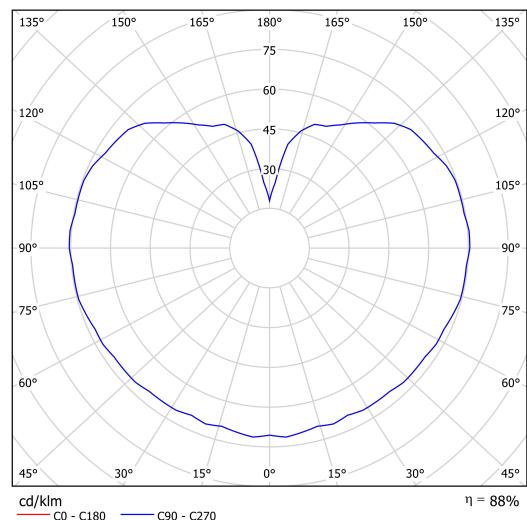

ISIS S2A PM-M

Product code: ISI47015

Type: ZS11/PM2AM/L100 NB*

Short description of the luminaire: Stainless steel brushed | pendant E27 light ON/OFF | matt PMMA shade | cable pendant (with inner support wire) 100 cm |

Technical data

Types of luminaires	Classic on/off
Mounting type	Suspended - cable
Base material	stainless steel steel
Shade material	opal polymethyl methacrylate
Base color	brushed stainless steel
Shade color	white
Holding the shade	steel holder
Mounting location	ceiling
Width	250 mm
Length	250 mm
Height	250 mm
Diameter	ø 250 mm
Suspension length	1000 mm
mounting holes (diameter)	none
Impact strength	IK06
Operating temperature	from -20°C to +30°C

Electrical data

Power consumption	25 W
Ingress Protection	IP40
Socket	E27
terminal block	none

Luminous data

Blue light hazard	Risk group 0

Eulum data for calculation programs are available at www.osmont.cz.