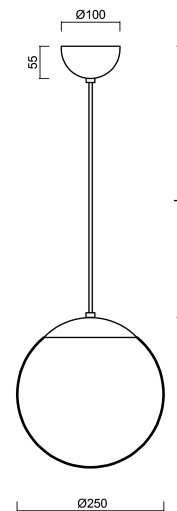

ISIS S2A PM-M

Product code: ISI47015

Type: ZS11/PM2AM/L100 NB*

Short description of the luminaire: Stainless steel brushed | pendant E27 light ON/OFF | matt PMMA shade | cable pendant (with inner support wire) 100 cm |

Technical data

Types of luminaires	Classic on/off
Mounting type	Suspended - cable
Base material	stainless steel steel
Shade material	opal polymethyl methacrylate
Base color	brushed stainless steel
Shade color	white
Holding the shade	steel holder
Mounting location	ceiling
Width	250 mm
Length	250 mm
Height	250 mm
Diameter	ø 250 mm
Suspension length	1000 mm
mounting holes (diameter)	none
Impact strength	IK06
Operating temperature	from -20°C to +30°C

Electrical data

Power consumption	25 W
Ingress Protection	IP40
Socket	E27
terminal block	none

Luminous data

Blue light hazard	Risk group 0

Eulum data for calculation programs are available at www.osmont.cz.