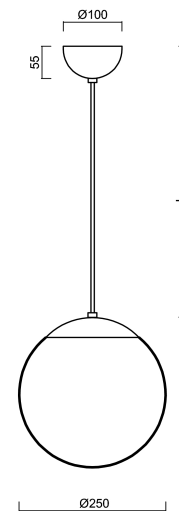

ISIS S2A PM-M

Product code: ISI47009

Type: ZS11/PM2AM/L100 C*

Short description of the luminaire: Black colour | pendant E27 light ON/OFF | matt PMMA shade | cable pendant (with inner support wire) 100 cm |

Technical data

Types of luminaires	Classic on/off
Mounting type	Suspended - cable
Base material	steel
Shade material	opal polymethyl methacrylate
Base color	black Ral9005
Shade color	white
Holding the shade	steel holder
Mounting location	ceiling
Width	250 mm
Length	250 mm
Height	250 mm
Diameter	ø 250 mm
Suspension length	1000 mm
mounting holes (diameter)	none
Impact strength	IK06
Operating temperature	from -20°C to +30°C

Electrical data

Power consumption	25 W
Ingress Protection	IP40
Socket	E27
terminal block	none

Luminous data

Blue light hazard	Risk group 0

Eulum data for calculation programs are available at www.osmont.cz.