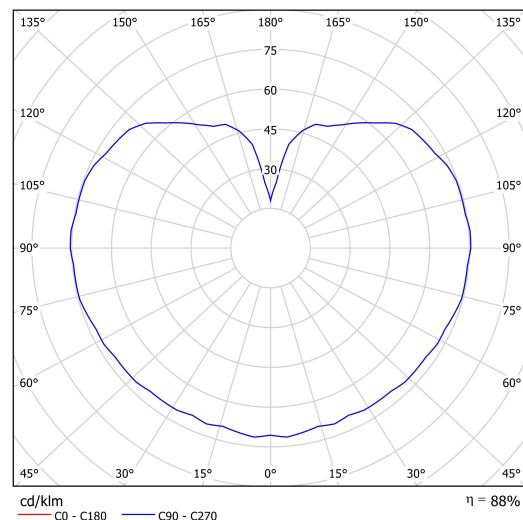

ISIS S2A PM-M

Product code: ISI47009

Type: ZS11/PM2AM/L100 C*

Short description of the luminaire: Black colour | pendant E27 light ON/OFF | matt PMMA shade | cable pendant (with inner support wire) 100 cm |

Technical data

Types of luminaires	Classic on/off
Mounting type	Suspended - cable
Base material	steel
Shade material	opal polymethyl methacrylate
Base color	black Ral9005
Shade color	white
Holding the shade	steel holder
Mounting location	ceiling
Width	250 mm
Length	250 mm
Height	250 mm
Diameter	ø 250 mm
Suspension length	1000 mm
mounting holes (diameter)	none
Impact strength	IK06
Operating temperature	from -20°C to +30°C

Electrical data

Power consumption	25 W
Ingress Protection	IP40
Socket	E27
terminal block	none

Luminous data

Blue light hazard	Risk group 0

Eulum data for calculation programs are available at www.osmont.cz.