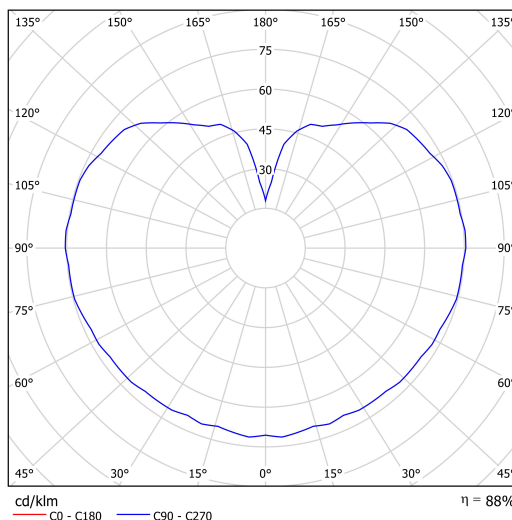

Technical data

Types of luminaires	Classic on/off
Mounting type	Suspended - cable
Base material	stainless steel steel
Shade material	opal polymethyl methacrylate
Base color	polished stainless steel
Shade color	white
Holding the shade	steel holder
Mounting location	ceiling
Width	250 mm
Length	250 mm
Height	250 mm
Diameter	ø 250 mm
Suspension length	1000 mm
mounting holes (diameter)	none
Impact strength	IK06
Operating temperature	from -20°C to +30°C

Electrical data

Power consumption	25 W
Ingress Protection	IP40
Socket	E27
terminal block	none

Luminous data

Blue light hazard	Risk group 0
-------------------	--------------

Eulum data for calculation programs are available at www.osmont.cz.

TECHNICAL SHEET

Logistical data

EAN	8591728208813
Warranty*	60 months

**The warranty for the batteries is valid for 36 months from the date of purchase.*

Additional assortment:

Lampshade

Product code	Name	Color	Picture	Drawing
20724	PM2A (250mm)	white		