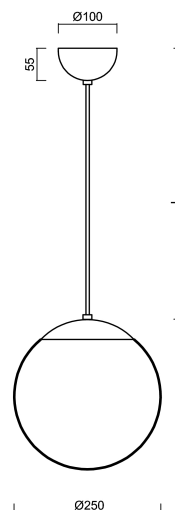

ISIS S2A PM

ZS11/PM2A/L100 NL*

WWW.OSMONT.CZ

ISIS S2A PM

Product code: ISI46943

Type: ZS11/PM2A/L100 NL*

Short description of the luminaire: Stainless steel polished | pendant E27 light ON/OFF | PMMA shade | cable pendant (with inner support wire) 100 cm |

Technical data

Types of luminaires	Classic on/off
Mounting type	Suspended - cable
Base material	stainless steel steel
Shade material	opal polymethyl methacrylate
Base color	polished stainless steel
Shade color	white
Holding the shade	steel holder
Mounting location	ceiling
Width	250 mm
Length	250 mm
Height	250 mm
Diameter	ø 250 mm
Suspension length	1000 mm
mounting holes (diameter)	none
Impact strength	IK06
Operating temperature	from -20°C to +30°C

Electrical data

Power consumption	25 W
Ingress Protection	IP40
Socket	E27
terminal block	none

Luminous data

Blue light hazard	Risk group 0
-------------------	--------------

Eulum data for calculation programs are available at www.osmont.cz.

TECHNICAL SHEET

Logistical data

EAN	8591728208813
Warranty*	60 months

**The warranty for the batteries is valid for 36 months from the date of purchase.*

Additional assortment:

Lampshade

Product code	Name	Color	Picture	Drawing
20724	PM2A (250mm)	white		