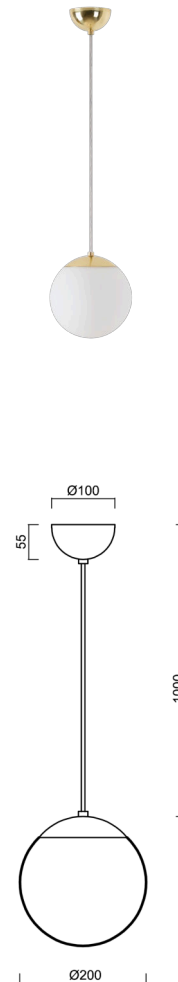

ISIS S1 PM-M

LED-5L05E500ZS11/PM1M/L100 MS 4K#

WWW.OSMONT.CZ

ISIS S1 PM-M

Product code: ISI72974

Type: LED-5L05E500ZS11/PM1M/L100 MS 4K#

Short description of the luminaire: Brass polished finish | pendant LED light | ON/OFF | PMMA matt shade

Technical

Types of luminaires	Classic on/off
Mounting type	Suspended - cable
Base material	brass
Shade material	opal polymethyl methacrylate
Base color	polished brass
Shade color	white
Holding the shade	steel holder
Mounting location	ceiling
Width	200 mm
Length	200 mm
Height	200 mm
Diameter	ø 200 mm
Hinge length	1000 mm
mounting holes (diameter)	none
Installation wire (diameter)	none
Energy Class	D
Impact strength	IK06
Operating temperature	from -20°C to +30°C

Electric

Power consumption	8 W
Ingress Protection	IP40
Socket	LED modul
terminal block	none
Automatic circuit breaker type B10A	50 pcs
Automatic circuit breaker type B16A	78 pcs
Automatic circuit breaker type C10A	84 pcs
Automatic circuit breaker type C16A	130 pcs