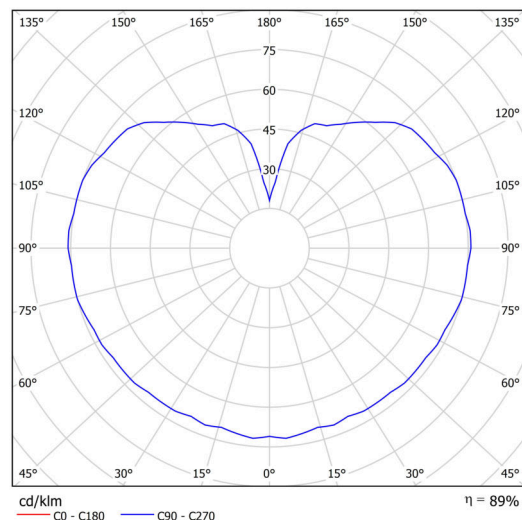

Luminous

Lum. flux of luminaire	1130 lm
Lum. flux of light source	1280 lm
Luminaire efficacy	141 lm/W
Temperature	4000 K
Rated life time LED L80/B10	100000 hours
CRI	Ra80
MacAdam	3
Blue light hazard	Risk group 0