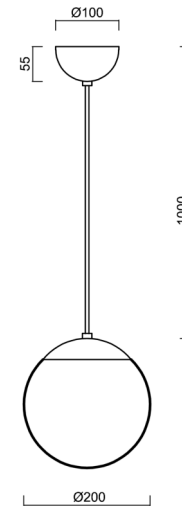

ISIS S1 PM-M

LED-5L05E500ZS11/PM1M/L100 C 4K#

WWW.OSMONT.CZ

ISIS S1 PM-M

Product code: ISI72972

Type: LED-5L05E500ZS11/PM1M/L100 C 4K#

Short description of the luminaire: Black color | pendant LED light | ON/OFF | PMMA matt shade

Technical

Types of luminaires	Classic on/off
Mounting type	Suspended - cable
Base material	steel
Shade material	opal polymethyl methacrylate
Base color	black Ral9005
Shade color	white
Holding the shade	steel holder
Mounting location	ceiling
Width	200 mm
Length	200 mm
Height	200 mm
Diameter	ø 200 mm
Hinge length	1000 mm
mounting holes (diameter)	none
Installation wire (diameter)	none
Energy Class	D
Impact strength	IK06
Operating temperature	from -20°C to +30°C

Eulum data for calculation programs are available at www.osmont.cz.

Logistic

EAN	8591728050245
Weight NTTO	1.5 Kg
Weight BTTO	1.8 Kg
Number of cartons	2 pcs
Package volume	0.014 m ³
Package 1 width	0.21 m
Package 1 length	0.21 m
Package 1 height	0.205 m
Warranty*	60 months