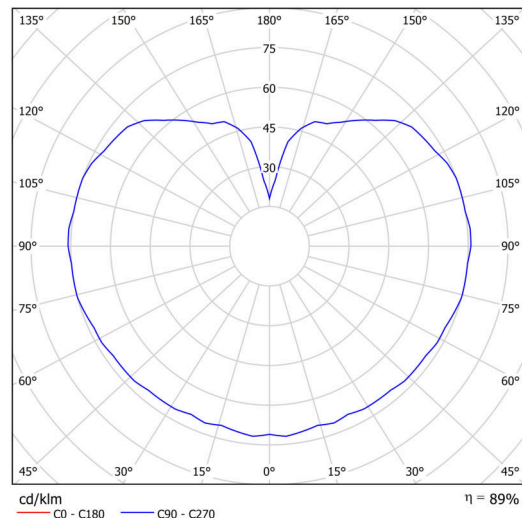

Technical

Types of luminaires	Classic on/off
Mounting type	Suspended - cable
Base material	steel
Shade material	opal polymethyl methacrylate
Base color	black Ral9005
Shade color	white
Holding the shade	steel holder
Mounting location	ceiling
Width	200 mm
Length	200 mm
Height	200 mm
Diameter	ø 200 mm
Hinge length	1000 mm
mounting holes (diameter)	none
Installation wire (diameter)	none
Energy Class	D
Impact strength	IK06
Operating temperature	from -20°C to +30°C

Luminous

Lum. flux of luminaire	1130 lm
Lum. flux of light source	1280 lm
Luminaire efficacy	141 lm/W
Temperature	4000 K
Rated life time LED L80/B10	100000 hours
CRI	Ra80
MacAdam	3
Blue light hazard	Risk group 0