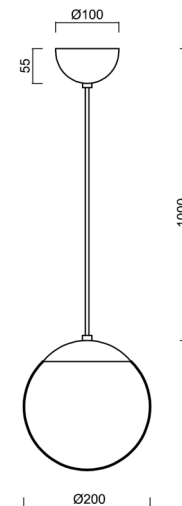

Types of luminaires	Classic on/off
Mounting type	Suspended - cable
Base material	stainless steel steel
Shade material	opal polymethyl methacrylate
Base color	polished stainless steel
Shade color	white
Holding the shade	steel holder
Mounting location	ceiling
Width	200 mm
Length	200 mm
Height	200 mm
Diameter	ø 200 mm
Hinge length	1000 mm
mounting holes (diameter)	none
Installation wire (diameter)	none
Impact strength	IK06
Operating temperature	from -20°C to +30°C

Electric

Voltage type	AC
AC voltage	220 - 240 V
Power consumption	25 W
Ingress Protection	IP40
Socket	E27
terminal block	none

Luminous

Blue light hazard	Risk group 0
-------------------	--------------

Eulum data for calculation programs are available at www.osmont.cz.

*The warranty for the batteries is valid for 12 months from the date of purchase.

Installation dimensions:

Additional assortment:

Lampshade

Product code	Name	Color	Description	Picture	Drawing
20623	PM1-M	white		