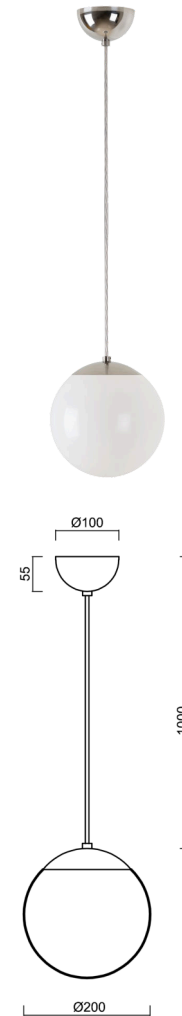

ISIS S1 PM

LED-5L05E500ZS11/PM1/L100 NL 4K#

WWW.OSMONT.CZ

ISIS S1 PM

Product code: ISI72896

Type: LED-5L05E500ZS11/PM1/L100 NL 4K#

Short description of the luminaire: Stainless polished finish | pendant LED light | ON/OFF | PMMA shade

Technical

Types of luminaires	Classic on/off
Mounting type	Suspended - cable
Base material	stainless steel steel
Shade material	glossy polymethyl methacrylate
Base color	polished stainless steel
Shade color	white
Holding the shade	steel holder
Mounting location	ceiling
Width	200 mm
Length	200 mm
Height	200 mm
Diameter	ø 200 mm
Hinge length	1000 mm
mounting holes (diameter)	none
Installation wire (diameter)	none
Energy Class	D
Impact strength	IK06
Operating temperature	from -20°C to +30°C

Electric

Power consumption	8 W
Ingress Protection	IP40
Socket	LED modul
terminal block	none
Automatic circuit breaker type B10A	50 pcs
Automatic circuit breaker type B16A	78 pcs
Automatic circuit breaker type C10A	84 pcs
Automatic circuit breaker type C16A	130 pcs

Luminous

Lum. flux of luminaire	1130 lm
Lum. flux of light source	1280 lm
Luminaire efficacy	141 lm/W
Temperature	4000 K
Rated life time LED L80/B10	100000 hours
CRI	Ra80
MacAdam	3
Blue light hazard	Risk group 0