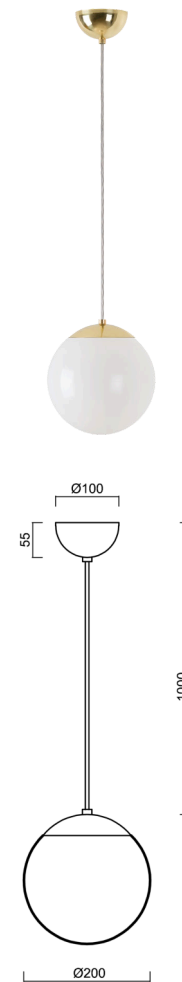

ISIS S1 PM

Product code: ISI72895

Type: LED-5L05E500ZS11/PM1/L100 MS DALI 4K#

Short description of the luminaire: Brass polished finish | pendant LED light | dimmable DALI | PMMA shade

Technical

Types of luminaires	Dimmable
Mounting type	Suspended - cable
Base material	brass
Shade material	glossy polymethyl methacrylate
Base color	polished brass
Shade color	white
Holding the shade	steel holder
Mounting location	ceiling
Width	200 mm
Length	200 mm
Height	200 mm
Diameter	ø 200 mm
Hinge length	1000 mm
mounting holes (diameter)	none
Installation wire (diameter)	none
Energy Class	D
Impact strength	IK06
Operating temperature	from -20°C to +30°C

Electric

Power consumption	8 W
Ingress Protection	IP40
Socket	LED modul
terminal block	none
Automatic circuit breaker type B16A	45 pcs
Automatic circuit breaker type C16A	70 pcs

Luminous

Lum. flux of luminaire	1130 lm
Lum. flux of light source	1280 lm
Luminaire efficacy	141 lm/W
Temperature	4000 K
Rated life time LED L80/B10	100000 hours
CRI	Ra80
MacAdam	3
Blue light hazard	Risk group 0

Eulum data for calculation programs are available at www.osmont.cz.