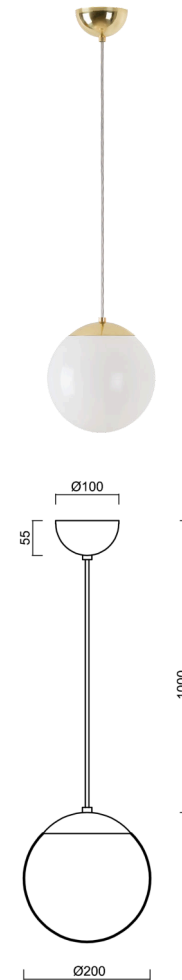

ISIS S1 PM

Product code: ISI72894

Type: LED-5L05E500ZS11/PM1/L100 MS 4K#

Short description of the luminaire: Brass polished finish | pendant LED light | ON/OFF | PMMA shade

Technical

Types of luminaires	Classic on/off
Mounting type	Suspended - cable
Base material	brass
Shade material	glossy polymethyl methacrylate
Base color	polished brass
Shade color	white
Holding the shade	steel holder
Mounting location	ceiling
Width	200 mm
Length	200 mm
Height	200 mm
Diameter	ø 200 mm
Hinge length	1000 mm
mounting holes (diameter)	none
Installation wire (diameter)	none
Energy Class	D
Impact strength	IK06
Operating temperature	from -20°C to +30°C

Electric

Power consumption	8 W
Ingress Protection	IP40
Socket	LED modul
terminal block	none
Automatic circuit breaker type B10A	50 pcs
Automatic circuit breaker type B16A	78 pcs
Automatic circuit breaker type C10A	84 pcs
Automatic circuit breaker type C16A	130 pcs

Luminous

Lum. flux of luminaire	1130 lm
Lum. flux of light source	1280 lm
Luminaire efficacy	141 lm/W
Temperature	4000 K
Rated life time LED L80/B10	100000 hours
CRI	Ra80
MacAdam	3
Blue light hazard	Risk group 0

Eulum data for calculation programs are available at www.osmont.cz.