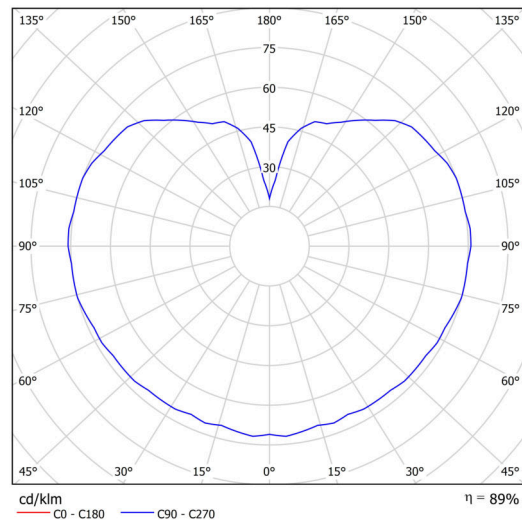

Technical

Types of luminaires	Classic on/off
Mounting type	Suspended - cable
Base material	brass
Shade material	glossy polymethyl methacrylate
Base color	polished brass
Shade color	white
Holding the shade	steel holder
Mounting location	ceiling
Width	200 mm
Length	200 mm
Height	200 mm
Diameter	ø 200 mm
Hinge length	1000 mm
mounting holes (diameter)	none
Installation wire (diameter)	none
Energy Class	D
Impact strength	IK06
Operating temperature	from -20°C to +30°C

Luminous

Lum. flux of luminaire	1130 lm
Lum. flux of light source	1280 lm
Luminaire efficacy	141 lm/W
Temperature	4000 K
Rated life time LED L80/B10	100000 hours
CRI	Ra80
MacAdam	3
Blue light hazard	Risk group 0