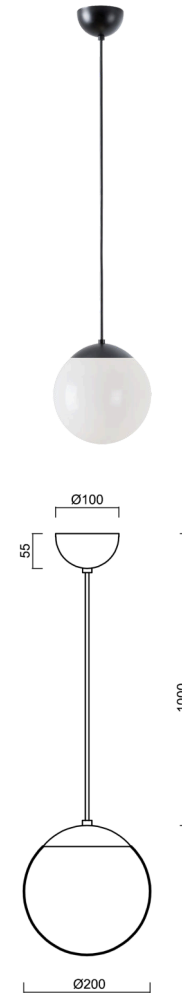

ISIS S1 PM

Product code: ISI72892

Type: LED-5L05E500ZS11/PM1/L100 C 4K#

Short description of the luminaire: Black color | pendant LED light | ON/OFF | PMMA shade

Technical

Types of luminaires	Classic on/off
Mounting type	Suspended - cable
Base material	steel
Shade material	glossy polymethyl methacrylate
Base color	black Ral9005
Shade color	white
Holding the shade	steel holder
Mounting location	ceiling
Width	200 mm
Length	200 mm
Height	200 mm
Diameter	ø 200 mm
Hinge length	1000 mm
mounting holes (diameter)	none
Installation wire (diameter)	none
Energy Class	D
Impact strength	IK06
Operating temperature	from -20°C to +30°C

Electric

Power consumption	8 W
Ingress Protection	IP40
Socket	LED modul
terminal block	none
Automatic circuit breaker type B10A	50 pcs
Automatic circuit breaker type B16A	78 pcs
Automatic circuit breaker type C10A	84 pcs
Automatic circuit breaker type C16A	130 pcs

Luminous

Lum. flux of luminaire	1130 lm
Lum. flux of light source	1280 lm
Luminaire efficacy	141 lm/W
Temperature	4000 K
Rated life time LED L80/B10	100000 hours
CRI	Ra80
MacAdam	3
Blue light hazard	Risk group 0

Eulum data for calculation programs are available at www.osmont.cz.