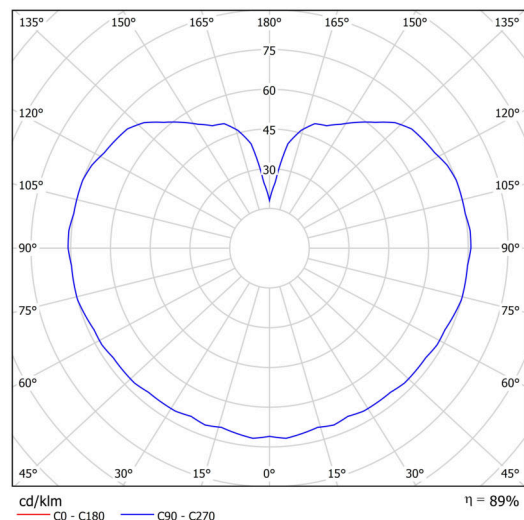

ISIS S1 PM

Product code: ISI72892

Type: LED-5L05E500ZS11/PM1/L100 C 4K#

Short description of the luminaire: Black color | pendant LED light | ON/OFF | PMMA shade

Technical

Types of luminaires	Classic on/off
Mounting type	Suspended - cable
Base material	steel
Shade material	glossy polymethyl methacrylate
Base color	black Ral9005
Shade color	white
Holding the shade	steel holder
Mounting location	ceiling
Width	200 mm
Length	200 mm
Height	200 mm
Diameter	ø 200 mm
Hinge length	1000 mm
mounting holes (diameter)	none
Installation wire (diameter)	none
Energy Class	D
Impact strength	IK06
Operating temperature	from -20°C to +30°C

Electric

Power consumption	8 W
Ingress Protection	IP40
Socket	LED modul
terminal block	none
Automatic circuit breaker type B10A	50 pcs
Automatic circuit breaker type B16A	78 pcs
Automatic circuit breaker type C10A	84 pcs
Automatic circuit breaker type C16A	130 pcs

Luminous

Lum. flux of luminaire	1130 lm
Lum. flux of light source	1280 lm
Luminaire efficacy	141 lm/W
Temperature	4000 K
Rated life time LED L80/B10	100000 hours
CRI	Ra80
MacAdam	3
Blue light hazard	Risk group 0

Eulum data for calculation programs are available at www.osmont.cz.