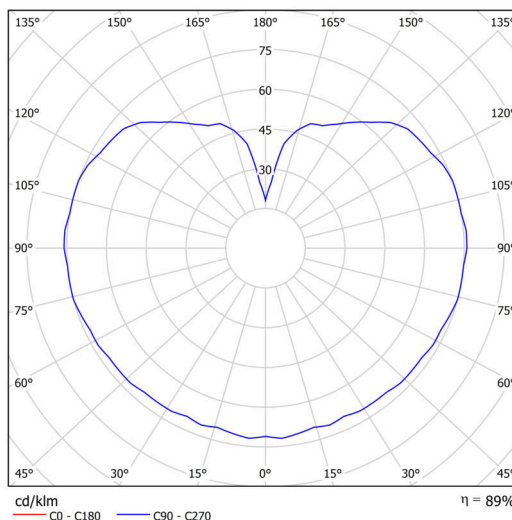

ISIS S1 PM

Product code: ISI72890

Type: LED-5L05E500ZS11/PM1/L100 B 4K#

Short description of the luminaire: White color | pendant LED light | ON/OFF | PMMA shade

Technical

Types of luminaires	Classic on/off
Mounting type	Suspended - cable
Base material	steel
Shade material	glossy polymethyl methacrylate
Base color	white Ra9003
Shade color	white
Holding the shade	steel holder
Mounting location	ceiling
Width	200 mm
Length	200 mm
Height	200 mm
Diameter	ø 200 mm
Hinge length	1000 mm
mounting holes (diameter)	none
Installation wire (diameter)	none
Energy Class	D
Impact strength	IK06
Operating temperature	from -20°C to +30°C

Electric

Power consumption	8 W
Ingress Protection	IP40
Socket	LED modul
terminal block	none
Automatic circuit breaker type B10A	50 pcs
Automatic circuit breaker type B16A	78 pcs
Automatic circuit breaker type C10A	84 pcs
Automatic circuit breaker type C16A	130 pcs

Luminous

Lum. flux of luminaire	1130 lm
Lum. flux of light source	1280 lm
Luminaire efficacy	141 lm/W
Temperature	4000 K
Rated life time LED L80/B10	100000 hours
CRI	Ra80
MacAdam	3
Blue light hazard	Risk group 0

Eulum data for calculation programs are available at www.osmont.cz.