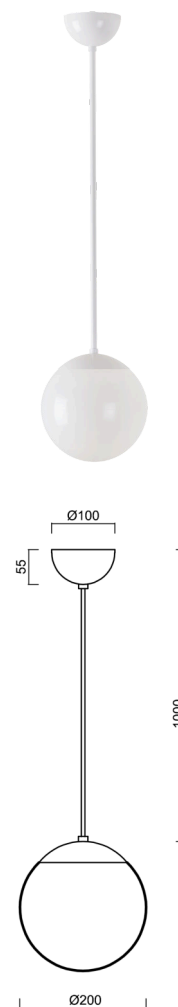

ISIS S1 PM

Product code: ISI72890

Type: LED-5L05E500ZS11/PM1/L100 B 4K#

Short description of the luminaire: White color | pendant LED light | ON/OFF | PMMA shade

Technical

Types of luminaires	Classic on/off
Mounting type	Suspended - cable
Base material	steel
Shade material	glossy polymethyl methacrylate
Base color	white Ra9003
Shade color	white
Holding the shade	steel holder
Mounting location	ceiling
Width	200 mm
Length	200 mm
Height	200 mm
Diameter	ø 200 mm
Hinge length	1000 mm
mounting holes (diameter)	none
Installation wire (diameter)	none
Energy Class	D
Impact strength	IK06
Operating temperature	from -20°C to +30°C

Electric

Power consumption	8 W
Ingress Protection	IP40
Socket	LED modul
terminal block	none
Automatic circuit breaker type B10A	50 pcs
Automatic circuit breaker type B16A	78 pcs
Automatic circuit breaker type C10A	84 pcs
Automatic circuit breaker type C16A	130 pcs

Luminous

Lum. flux of luminaire	1130 lm
Lum. flux of light source	1280 lm
Luminaire efficacy	141 lm/W
Temperature	4000 K
Rated life time LED L80/B10	100000 hours
CRI	Ra80
MacAdam	3
Blue light hazard	Risk group 0

Eulum data for calculation programs are available at www.osmont.cz.