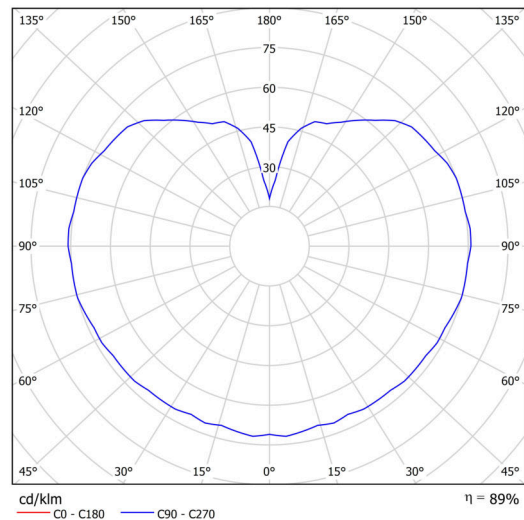

ISIS S1 PM

Product code: ISI72397

Type: LED-5L05E500ZS11/PM1/L100 NL DALI 3K#

Short description of the luminaire: Stainless polished finish | pendant LED light | dimmable DALI | PMMA shade

Technical

Types of luminaires	Dimmable
Mounting type	Suspended - cable
Base material	stainless steel steel
Shade material	glossy polymethyl methacrylate
Base color	polished stainless steel
Shade color	white
Holding the shade	steel holder
Mounting location	ceiling
Width	200 mm
Length	200 mm
Height	200 mm
Diameter	ø 200 mm
Hinge length	1000 mm
mounting holes (diameter)	none
Installation wire (diameter)	none
Energy Class	D
Impact strength	IK06
Operating temperature	from -20°C to +30°C

Electric

Power consumption	8 W
Ingress Protection	IP40
Socket	LED modul
terminal block	none
Automatic circuit breaker type B16A	45 pcs
Automatic circuit breaker type C16A	70 pcs

Luminous

Lum. flux of luminaire	1080 lm
Lum. flux of light source	1230 lm
Luminaire efficacy	135 lm/W
Temperature	3000 K
Rated life time LED L80/B10	100000 hours
CRI	Ra80
MacAdam	3
Blue light hazard	Risk group 0

Eulum data for calculation programs are available at www.osmont.cz.