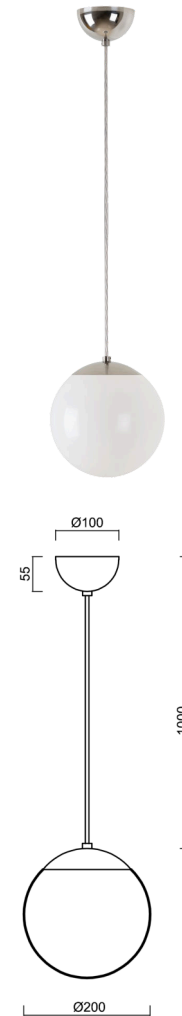

ISIS S1 PM

Product code: ISI72397

Type: LED-5L05E500ZS11/PM1/L100 NL DALI 3K#

Short description of the luminaire: Stainless polished finish | pendant LED light | dimmable DALI | PMMA shade

Technical

Types of luminaires	Dimmable
Mounting type	Suspended - cable
Base material	stainless steel steel
Shade material	glossy polymethyl methacrylate
Base color	polished stainless steel
Shade color	white
Holding the shade	steel holder
Mounting location	ceiling
Width	200 mm
Length	200 mm
Height	200 mm
Diameter	ø 200 mm
Hinge length	1000 mm
mounting holes (diameter)	none
Installation wire (diameter)	none
Energy Class	D
Impact strength	IK06
Operating temperature	from -20°C to +30°C

Electric

Power consumption	8 W
Ingress Protection	IP40
Socket	LED modul
terminal block	none
Automatic circuit breaker type B16A	45 pcs
Automatic circuit breaker type C16A	70 pcs

Luminous

Lum. flux of luminaire	1080 lm
Lum. flux of light source	1230 lm
Luminaire efficacy	135 lm/W
Temperature	3000 K
Rated life time LED L80/B10	100000 hours
CRI	Ra80
MacAdam	3
Blue light hazard	Risk group 0

Eulum data for calculation programs are available at www.osmont.cz.