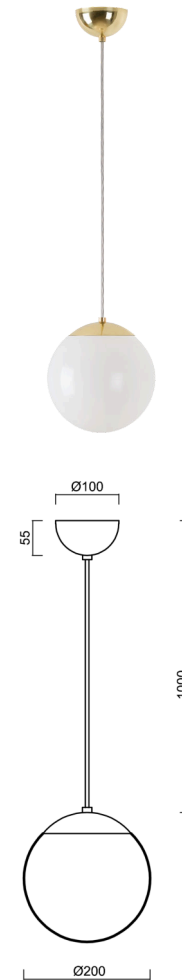

ISIS S1 PM

Product code: ISI72394

Type: LED-5L05E500ZS11/PM1/L100 MS 3K#

Short description of the luminaire: Brass polished finish | pendant LED light | ON/OFF | PMMA shade

Technical

Types of luminaires	Classic on/off
Mounting type	Suspended - cable
Base material	brass
Shade material	glossy polymethyl methacrylate
Base color	polished brass
Shade color	white
Holding the shade	steel holder
Mounting location	ceiling
Width	200 mm
Length	200 mm
Height	200 mm
Diameter	ø 200 mm
Hinge length	1000 mm
mounting holes (diameter)	none
Installation wire (diameter)	none
Energy Class	D
Impact strength	IK06
Operating temperature	from -20°C to +30°C

Electric

Power consumption	8 W
Ingress Protection	IP40
Socket	LED modul
terminal block	none
Automatic circuit breaker type B10A	50 pcs
Automatic circuit breaker type B16A	78 pcs
Automatic circuit breaker type C10A	84 pcs
Automatic circuit breaker type C16A	130 pcs

Luminous

Lum. flux of luminaire	1080 lm
Lum. flux of light source	1230 lm
Luminaire efficacy	135 lm/W
Temperature	3000 K
Rated life time LED L80/B10	100000 hours
CRI	Ra80
MacAdam	3
Blue light hazard	Risk group 0

Eulum data for calculation programs are available at www.osmont.cz.