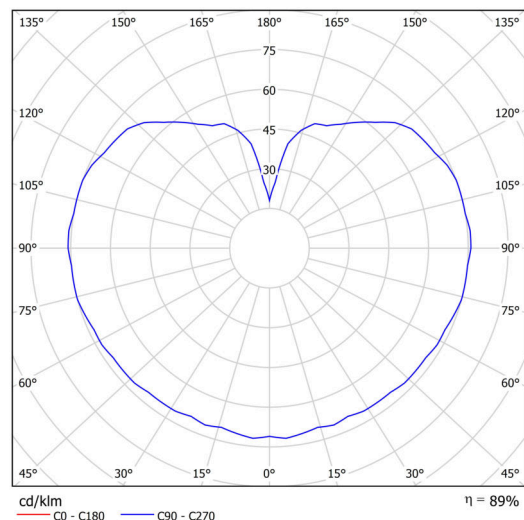

Technical

Types of luminaires	Classic on/off
Mounting type	Suspended - cable
Base material	brass
Shade material	glossy polymethyl methacrylate
Base color	polished brass
Shade color	white
Holding the shade	steel holder
Mounting location	ceiling
Width	200 mm
Length	200 mm
Height	200 mm
Diameter	ø 200 mm
Hinge length	1000 mm
mounting holes (diameter)	none
Installation wire (diameter)	none
Energy Class	D
Impact strength	IK06
Operating temperature	from -20°C to +30°C

Luminous

Lum. flux of luminaire	1080 lm
Lum. flux of light source	1230 lm
Luminaire efficacy	135 lm/W
Temperature	3000 K
Rated life time LED L80/B10	100000 hours
CRI	Ra80
MacAdam	3
Blue light hazard	Risk group 0