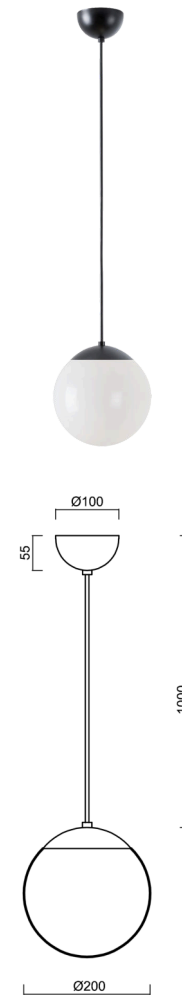

ISIS S1 PM

Product code: ISI72393

Type: LED-5L05E500ZS11/PM1/L100 C DALI 3K#

Short description of the luminaire: Black color | pendant LED light | dimmable DALI | PMMA shade

Technical

Types of luminaires	Dimmable
Mounting type	Suspended - cable
Base material	steel
Shade material	glossy polymethyl methacrylate
Base color	black Ral9005
Shade color	white
Holding the shade	steel holder
Mounting location	ceiling
Width	200 mm
Length	200 mm
Height	200 mm
Diameter	ø 200 mm
Hinge length	1000 mm
mounting holes (diameter)	none
Installation wire (diameter)	none
Energy Class	D
Impact strength	IK06
Operating temperature	from -20°C to +30°C

Electric

Power consumption	8 W
Ingress Protection	IP40
Socket	LED modul
terminal block	none
Automatic circuit breaker type B16A	45 pcs
Automatic circuit breaker type C16A	70 pcs

Luminous

Lum. flux of luminaire	1080 lm
Lum. flux of light source	1230 lm
Luminaire efficacy	135 lm/W
Temperature	3000 K
Rated life time LED L80/B10	100000 hours
CRI	Ra80
MacAdam	3
Blue light hazard	Risk group 0

Eulum data for calculation programs are available at www.osmont.cz.