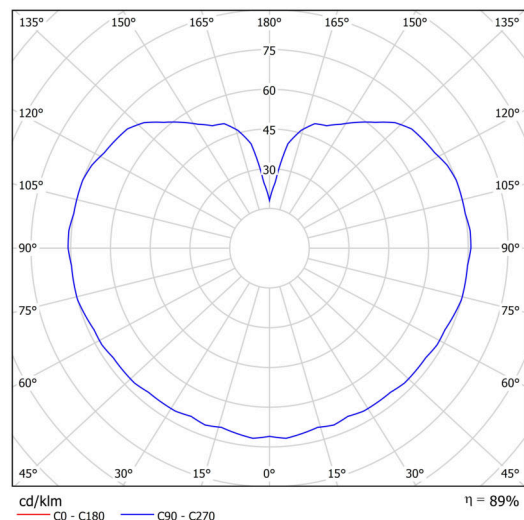

ISIS S1 PM

Product code: ISI72391

Type: LED-5L05E500ZS11/PM1/L100 B DALI 3K#

Short description of the luminaire: White color | pendant LED light | dimmable DALI | PMMA shade

Technical

Types of luminaires	Dimmable
Mounting type	Suspended - cable
Base material	steel
Shade material	glossy polymethyl methacrylate
Base color	white Ra9003
Shade color	white
Holding the shade	steel holder
Mounting location	ceiling
Width	200 mm
Length	200 mm
Height	200 mm
Diameter	ø 200 mm
Hinge length	1000 mm
mounting holes (diameter)	none
Installation wire (diameter)	none
Energy Class	D
Impact strength	IK06
Operating temperature	from -20°C to +30°C

Electric

Power consumption	8 W
Ingress Protection	IP40
Socket	LED modul
terminal block	none
Automatic circuit breaker type B16A	45 pcs
Automatic circuit breaker type C16A	70 pcs

Luminous

Lum. flux of luminaire	1080 lm
Lum. flux of light source	1230 lm
Luminaire efficacy	135 lm/W
Temperature	3000 K
Rated life time LED L80/B10	100000 hours
CRI	Ra80
MacAdam	3
Blue light hazard	Risk group 0

Eulum data for calculation programs are available at www.osmont.cz.