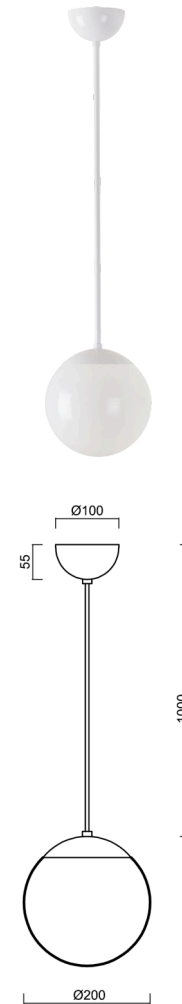

ISIS S1 PM

Product code: ISI72391

Type: LED-5L05E500ZS11/PM1/L100 B DALI 3K#

Short description of the luminaire: White color | pendant LED light | dimmable DALI | PMMA shade

Technical

Types of luminaires	Dimmable
Mounting type	Suspended - cable
Base material	steel
Shade material	glossy polymethyl methacrylate
Base color	white Ra9003
Shade color	white
Holding the shade	steel holder
Mounting location	ceiling
Width	200 mm
Length	200 mm
Height	200 mm
Diameter	ø 200 mm
Hinge length	1000 mm
mounting holes (diameter)	none
Installation wire (diameter)	none
Energy Class	D
Impact strength	IK06
Operating temperature	from -20°C to +30°C

Electric

Power consumption	8 W
Ingress Protection	IP40
Socket	LED modul
terminal block	none
Automatic circuit breaker type B16A	45 pcs
Automatic circuit breaker type C16A	70 pcs

Luminous

Lum. flux of luminaire	1080 lm
Lum. flux of light source	1230 lm
Luminaire efficacy	135 lm/W
Temperature	3000 K
Rated life time LED L80/B10	100000 hours
CRI	Ra80
MacAdam	3
Blue light hazard	Risk group 0

Eulum data for calculation programs are available at www.osmont.cz.