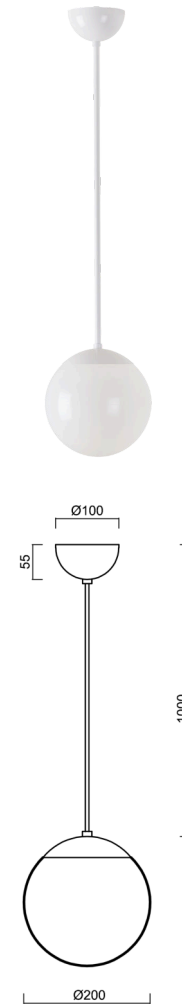

ISIS S1 PM

Product code: ISI72390

Type: LED-5L05E500ZS11/PM1/L100 B 3K#

Short description of the luminaire: White color | pendant LED light | ON/OFF | PMMA shade

Technical

Types of luminaires	Classic on/off
Mounting type	Suspended - cable
Base material	steel
Shade material	glossy polymethyl methacrylate
Base color	white Ra9003
Shade color	white
Holding the shade	steel holder
Mounting location	ceiling
Width	200 mm
Length	200 mm
Height	200 mm
Diameter	ø 200 mm
Hinge length	1000 mm
mounting holes (diameter)	none
Installation wire (diameter)	none
Energy Class	D
Impact strength	IK06
Operating temperature	from -20°C to +30°C

Electric

Power consumption	8 W
Ingress Protection	IP40
Socket	LED modul
terminal block	none
Automatic circuit breaker type B10A	50 pcs
Automatic circuit breaker type B16A	78 pcs
Automatic circuit breaker type C10A	84 pcs
Automatic circuit breaker type C16A	130 pcs

Luminous

Lum. flux of luminaire	1080 lm
Lum. flux of light source	1230 lm
Luminaire efficacy	135 lm/W
Temperature	3000 K
Rated life time LED L80/B10	100000 hours
CRI	Ra80
MacAdam	3
Blue light hazard	Risk group 0

Eulum data for calculation programs are available at www.osmont.cz.