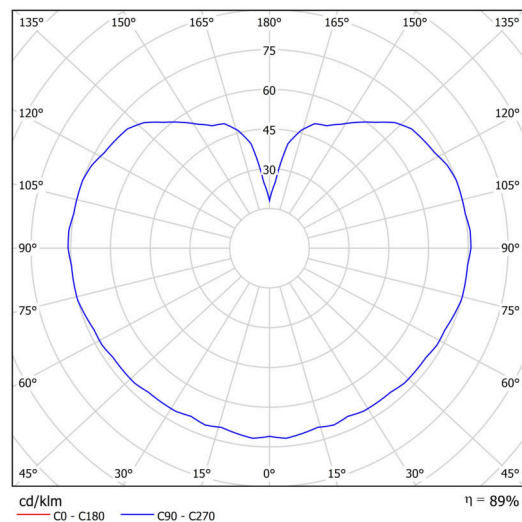

Technical

Types of luminaires	Classic on/off
Mounting type	Suspended - cable
Base material	steel
Shade material	glossy polymethyl methacrylate
Base color	white Ra9003
Shade color	white
Holding the shade	steel holder
Mounting location	ceiling
Width	200 mm
Length	200 mm
Height	200 mm
Diameter	ø 200 mm
Hinge length	1000 mm
mounting holes (diameter)	none
Installation wire (diameter)	none
Energy Class	D
Impact strength	IK06
Operating temperature	from -20°C to +30°C

Luminous

Lum. flux of luminaire	1080 lm
Lum. flux of light source	1230 lm
Luminaire efficacy	135 lm/W
Temperature	3000 K
Rated life time LED L80/B10	100000 hours
CRI	Ra80
MacAdam	3
Blue light hazard	Risk group 0