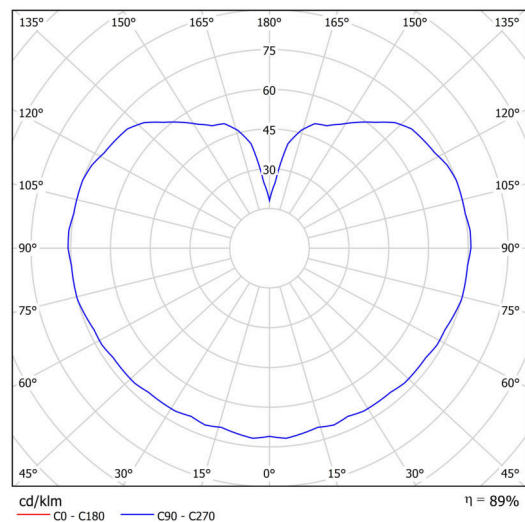

ISIS S1 PM

Product code: ISI71637

Type: ZS11/PM1/L100 MS

Short description of the luminaire: Brass pendant E27 light ON/OFF and PMMA shade.

Technical

Types of luminaires	Classic on/off
Mounting type	Suspended - cable
Base material	brass
Shade material	glossy polymethyl methacrylate
Base color	polished brass
Shade color	white
Holding the shade	steel holder
Mounting location	ceiling
Width	200 mm
Length	200 mm
Height	200 mm
Diameter	ø 200 mm
Hinge length	1000 mm
mounting holes (diameter)	none
Installation wire (diameter)	none
Impact strength	IK06
Operating temperature	from -20°C to +30°C

Electric

Voltage type	AC
AC voltage	220 - 240 V
Power consumption	25 W
Ingress Protection	IP40
Socket	E27
terminal block	none

Luminous

Blue light hazard	Risk group 0

Eulum data for calculation programs are available at www.osmont.cz.