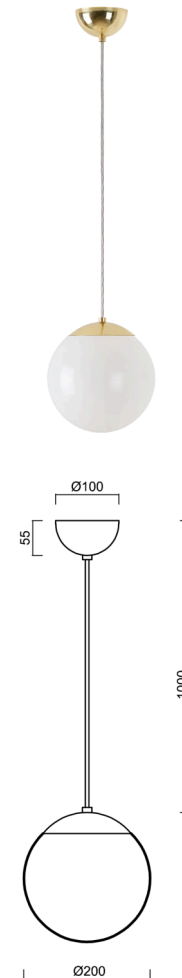

ISIS S1 PM

ZS11/PM1/L100 MS

WWW.OSMONT.CZ

ISIS S1 PM

Product code: ISI71637

Type: ZS11/PM1/L100 MS

Short description of the luminaire: Brass pendant E27 light ON/OFF and PMMA shade.

Technical

Types of luminaires	Classic on/off
Mounting type	Suspended - cable
Base material	brass
Shade material	glossy polymethyl methacrylate
Base color	polished brass
Shade color	white
Holding the shade	steel holder
Mounting location	ceiling
Width	200 mm
Length	200 mm
Height	200 mm
Diameter	ø 200 mm
Hinge length	1000 mm
mounting holes (diameter)	none
Installation wire (diameter)	none
Impact strength	IK06
Operating temperature	from -20°C to +30°C

Electric

Voltage type	AC
AC voltage	220 - 240 V
Power consumption	25 W
Ingress Protection	IP40
Socket	E27
terminal block	none

Luminous

Blue light hazard	Risk group 0
-------------------	--------------

Eulum data for calculation programs are available at www.osmont.cz.

*The warranty for the batteries is valid for 12 months from the date of purchase.

Installation dimensions:

Additional assortment:

Lampshade

Product code	Name	Color	Description	Picture	Drawing
20622	PM1	white		