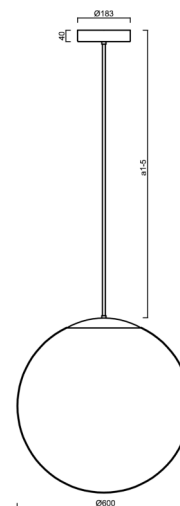

## Technical

Types of luminaires	Classic on/off
Mounting type	Suspended - rod
Base material	stainless steel steel
Shade material	opal polymethyl methacrylate
Base color	polished stainless steel
Shade color	white
Holding the shade	steel holder
Mounting location	ceiling
Width	600 mm
Length	600 mm
Height	600 mm
Diameter	ø 600 mm
Hinge length	1000 mm
mounting holes (diameter)	3xø5mm
Cable entrance	2xø16mm
Energy Class	D
Impact strength	IK06
Operating temperature	from -20°C to +30°C

## Lampshade

Product code	Name	Color	Description	Picture	Drawing
20667	PM5-M	white	příslušenství	