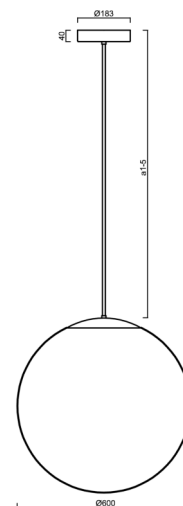

ISIS P5 PM-M HP

LED-5L08E1050Z11/PM5M/a4 MS 4K##

WWW.OSMONT.CZ

ISIS P5 PM-M HP

Product code: ISI60713

Type: LED-5L08E1050Z11/PM5M/a4 MS 4K##

Short description of the luminaire: Brass polished | pendant high-power LED light ON/OFF | matt PMMA shadel rod pendant 80 cm |

Technical

Types of luminaires	Classic on/off
Mounting type	Suspended - rod
Base material	brass
Shade material	opal polymethyl methacrylate
Base color	polished brass
Shade color	white
Holding the shade	steel holder
Mounting location	ceiling
Width	600 mm
Length	600 mm
Height	600 mm
Diameter	ø 600 mm
Hinge length	800 mm
mounting holes (diameter)	3xø5mm
Cable entrance	2xø16mm
Energy Class	D
Impact strength	IK06
Operating temperature	from -20°C to +30°C

Eulum data for calculation programs are available at www.osmont.cz.

Logistic

EAN	8591728016753
Weight NTTO	5.5 Kg
Weight BTTO	8.1 Kg
Number of cartons	2 pcs
Package volume	0.278 m ³
Package 1 width	0.62 m
Package 1 length	0.62 m
Package 1 height	0.63 m
Warranty*	60 months

*The warranty for the batteries is valid for 12 months from the date of purchase.

Installation dimensions:

Additional assortment:

Lampshade

Product code	Name	Color	Description	Picture	Drawing
20667	PM5-M	white	příslušenství	