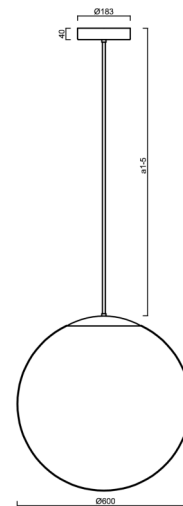

Technical

Types of luminaires	Classic on/off
Mounting type	Suspended - rod
Base material	steel
Shade material	opal polymethyl methacrylate
Base color	black Ral9005
Shade color	white
Holding the shade	steel holder
Mounting location	ceiling
Width	600 mm
Length	600 mm
Height	600 mm
Diameter	ø 600 mm
Hinge length	800 mm
mounting holes (diameter)	3xø5mm
Cable entrance	2xø16mm
Energy Class	D
Impact strength	IK06
Operating temperature	from -20°C to +30°C

Eulum data for calculation programs are available at www.osmont.cz.

Logistic

EAN	8591728016654
Weight NTTO	5.5 Kg
Weight BTTO	8.1 Kg
Number of cartons	2 pcs
Package volume	0.278 m ³
Package 1 width	0.62 m
Package 1 length	0.62 m
Package 1 height	0.63 m
Warranty*	60 months

*The warranty for the batteries is valid for 12 months from the date of purchase.

Installation dimensions:

Additional assortment:

Lampshade

Product code	Name	Color	Description	Picture	Drawing
20667	PM5-M	white	příslušenství		