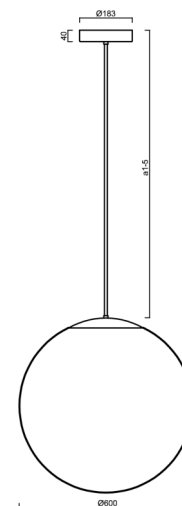

Technical

Types of luminaires	Classic on/off
Mounting type	Suspended - rod
Base material	steel
Shade material	opal polymethyl methacrylate
Base color	black Ral9005
Shade color	white
Holding the shade	steel holder
Mounting location	ceiling
Width	600 mm
Length	600 mm
Height	600 mm
Diameter	ø 600 mm
Hinge length	400 mm
mounting holes (diameter)	3xø5mm
Cable entrance	2xø16mm
Energy Class	D
Impact strength	IK06
Operating temperature	from -20°C to +30°C