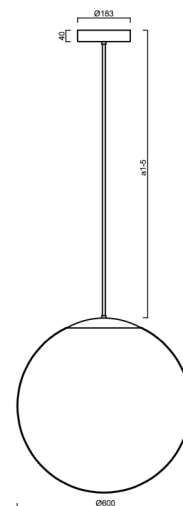

ISIS P5 PM-M HP

LED-5L08E1050Z11/PM5M/a1 B DALI 3K##

WWW.OSMONT.CZ

ISIS P5 PM-M HP

Product code: ISI60195

Type: LED-5L08E1050Z11/PM5M/a1 B DALI 3K##

Short description of the luminaire: White colour | pendant high-power LED light DALI | matt PMMA shade | rod pendant 20 cm |

Technical

| | |
|---------------------------|------------------------------|
| Types of luminaires | Dimmable |
| Mounting type | Suspended - rod |
| Base material | steel |
| Shade material | opal polymethyl methacrylate |
| Base color | white Ral9003 |
| Shade color | white |
| Holding the shade | steel holder |
| Mounting location | ceiling |
| Width | 600 mm |
| Length | 600 mm |
| Height | 600 mm |
| Diameter | ø 600 mm |
| Hinge length | 200 mm |
| mounting holes (diameter) | 3xø5mm |
| Cable entrance | 2xø16mm |
| Energy Class | D |
| Impact strength | IK06 |
| Operating temperature | from -20°C to +30°C |

*The warranty for the batteries is valid for 12 months from the date of purchase.

Installation dimensions:

Additional assortment:

Lampshade

| Product code | Name | Color | Description | Picture | Drawing |
|--------------|-------|-------|---------------|---|---------|
| 20667 | PM5-M | white | příslušenství |  | |