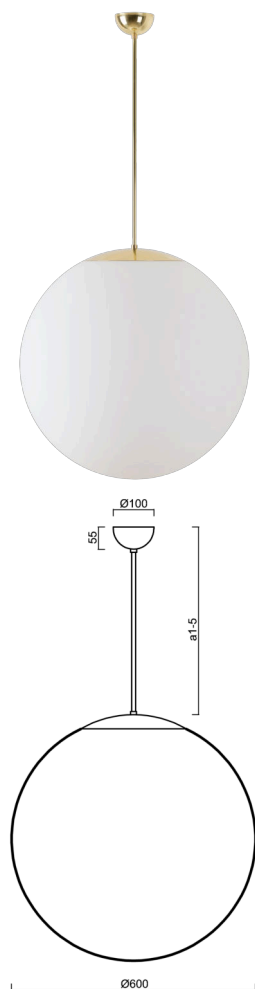

ISIS P5 PM-M

Product code: ISI60669

Type: LED-5L07E1050Z11/PM5M/a5 MS DALI 4K##

Short description of the luminaire: Brass polished finish | pendant LED light | dimmable DALI | PMMA matt shade

Technical

Types of luminaires	Dimmable
Mounting type	Suspended - rod
Base material	brass
Shade material	opal polymethyl methacrylate
Base color	polished brass
Shade color	white
Holding the shade	steel holder
Mounting location	ceiling
Width	600 mm
Length	600 mm
Height	600 mm
Diameter	ø 600 mm
Hinge length	1000 mm
mounting holes (diameter)	none
Installation wire (diameter)	none
Energy Class	D
Impact strength	IK06
Operating temperature	from -20°C to +30°C

Electric

Power consumption	48 W
Ingress Protection	IP40
Socket	LED modul
terminal block	none
Automatic circuit breaker type B10A	14 pcs
Automatic circuit breaker type B16A	23 pcs
Automatic circuit breaker type C10A	23 pcs
Automatic circuit breaker type C16A	38 pcs

Luminous

Lum. flux of luminaire	7100 lm
Lum. flux of light source	8070 lm
Luminaire efficacy	147 lm/W
Temperature	4000 K
Rated life time LED L80/B10	100000 hours
CRI	Ra80
MacAdam	3
Blue light hazard	Risk group 0

Eulum data for calculation programs are available at www.osmont.cz.