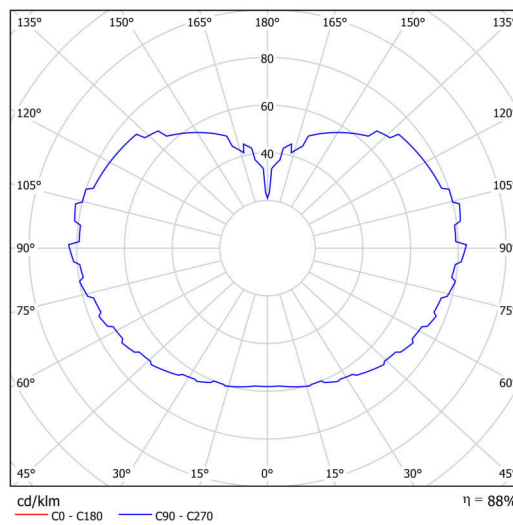

ISIS P5 PM-M

Product code: ISI60669

Type: LED-5L07E1050Z11/PM5M/a5 MS DALI 4K##

Short description of the luminaire: Brass polished finish | pendant LED light | dimmable DALI | PMMA matt shade

Technical

Types of luminaires	Dimmable
Mounting type	Suspended - rod
Base material	brass
Shade material	opal polymethyl methacrylate
Base color	polished brass
Shade color	white
Holding the shade	steel holder
Mounting location	ceiling
Width	600 mm
Length	600 mm
Height	600 mm
Diameter	ø 600 mm
Hinge length	1000 mm
mounting holes (diameter)	none
Installation wire (diameter)	none
Energy Class	D
Impact strength	IK06
Operating temperature	from -20°C to +30°C

Electric

Power consumption	48 W
Ingress Protection	IP40
Socket	LED modul
terminal block	none
Automatic circuit breaker type B10A	14 pcs
Automatic circuit breaker type B16A	23 pcs
Automatic circuit breaker type C10A	23 pcs
Automatic circuit breaker type C16A	38 pcs

Luminous

Lum. flux of luminaire	7100 lm
Lum. flux of light source	8070 lm
Luminaire efficacy	147 lm/W
Temperature	4000 K
Rated life time LED L80/B10	100000 hours
CRI	Ra80
MacAdam	3
Blue light hazard	Risk group 0

Eulum data for calculation programs are available at www.osmont.cz.