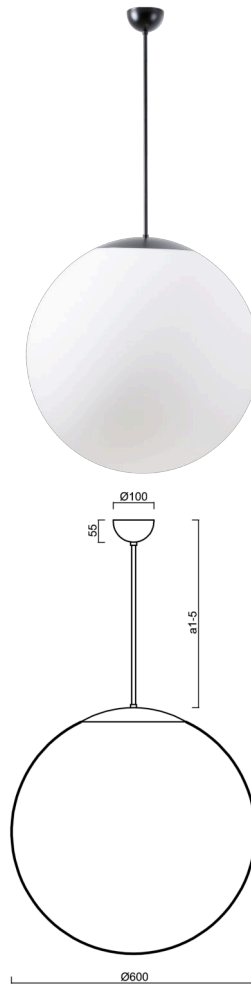

ISIS P5 PM-M

Product code: ISI40043

Type: Z11/3/PM5M/a4 C**

Short description of the luminaire: Black color | pendant E27 light | ON/OFF | PMMA matt shade

Technical

Types of luminaires	Classic on/off
Mounting type	Suspended - rod
Base material	steel
Shade material	opal polymethyl methacrylate
Base color	black Ral9005
Shade color	white
Holding the shade	steel holder
Mounting location	ceiling
Width	600 mm
Length	600 mm
Height	600 mm
Diameter	ø 600 mm
Hinge length	800 mm
mounting holes (diameter)	none
Installation wire (diameter)	none
Impact strength	IK06
Operating temperature	from -20°C to +30°C

Electric

Power consumption	3x25 W
Ingress Protection	IP40
Socket	E27
terminal block	none

Luminous

Blue light hazard	Risk group 0

Eulum data for calculation programs are available at www.osmont.cz.