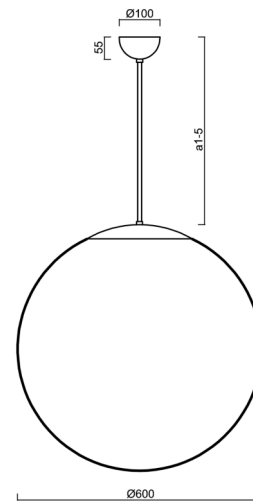

ISIS P5 PM

LED-5L07E1050Z11/PM5/a4 B DALI 4K##

WWW.OSMONT.CZ

ISIS P5 PM

Product code: ISI60508

Type: LED-5L07E1050Z11/PM5/a4 B DALI 4K##

Short description of the luminaire: White color | pendant LED light | dimmable DALI | PMMA shade

Technical

| | |
|------------------------------|--------------------------------|
| Types of luminaires | Dimmable |
| Mounting type | Suspended - rod |
| Base material | steel |
| Shade material | glossy polymethyl methacrylate |
| Base color | white Ra9003 |
| Shade color | white |
| Holding the shade | steel holder |
| Mounting location | ceiling |
| Width | 600 mm |
| Length | 600 mm |
| Height | 600 mm |
| Diameter | ø 600 mm |
| Hinge length | 800 mm |
| mounting holes (diameter) | none |
| Installation wire (diameter) | none |
| Energy Class | D |
| Impact strength | IK06 |
| Operating temperature | from -20°C to +30°C |