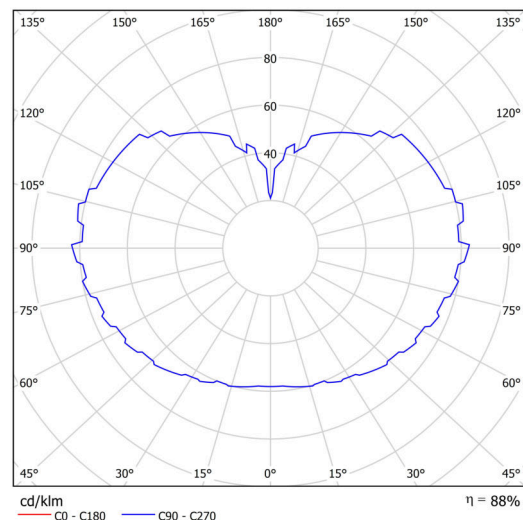

Luminous

Lum. flux of luminaire	6810 lm
Lum. flux of light source	7740 lm
Luminaire efficacy	141 lm/W
Temperature	3000 K
Rated life time LED L80/B10	100000 hours
CRI	Ra80
MacAdam	3
Blue light hazard	Risk group 0

Eulum data for calculation programs are available at www.osmont.cz.