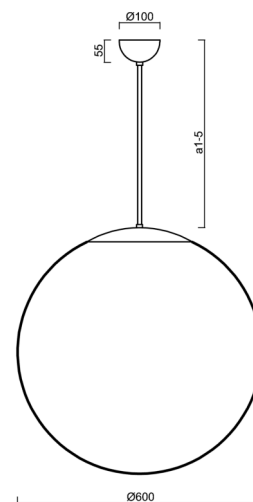

ISIS P5 PM

LED-5L07E1050Z11/PM5/a3 B 3K##

WWW.OSMONT.CZ

ISIS P5 PM

Product code: ISI60002

Type: LED-5L07E1050Z11/PM5/a3 B 3K##

Short description of the luminaire: White color | pendant LED light | ON/OFF | PMMA shade

Technical

| | |
|------------------------------|--------------------------------|
| Types of luminaires | Classic on/off |
| Mounting type | Suspended - rod |
| Base material | steel |
| Shade material | glossy polymethyl methacrylate |
| Base color | white Ra9003 |
| Shade color | white |
| Holding the shade | steel holder |
| Mounting location | ceiling |
| Width | 600 mm |
| Length | 600 mm |
| Height | 600 mm |
| Diameter | ø 600 mm |
| Hinge length | 600 mm |
| mounting holes (diameter) | none |
| Installation wire (diameter) | none |
| Energy Class | D |
| Impact strength | IK06 |
| Operating temperature | from -20°C to +30°C |

Eulum data for calculation programs are available at www.osmont.cz.

Logistic

| | |
|-------------------|----------------------|
| EAN | 8591728011840 |
| Weight NTTO | 5.4 Kg |
| Weight BTTO | 8 Kg |
| Number of cartons | 2 pcs |
| Package volume | 0.278 m ³ |
| Package 1 width | 0.62 m |
| Package 1 length | 0.62 m |
| Package 1 height | 0.63 m |
| Warranty* | 60 months |