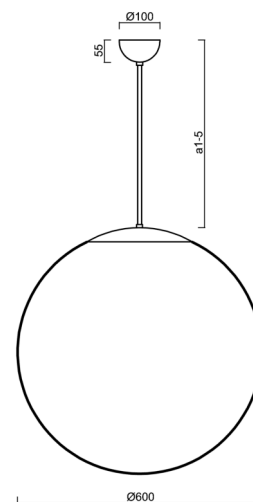

## Technical

Types of luminaires	Classic on/off
Mounting type	Suspended - rod
Base material	stainless steel steel
Shade material	glossy polymethyl methacrylate
Base color	brushed stainless steel
Shade color	white
Holding the shade	steel holder
Mounting location	ceiling
Width	600 mm
Length	600 mm
Height	600 mm
Diameter	ø 600 mm
Hinge length	800 mm
mounting holes (diameter)	none
Installation wire (diameter)	none
Impact strength	IK06
Operating temperature	from -20°C to +30°C

## Luminous

Blue light hazard	Risk group 0
-------------------	--------------

Eulum data for calculation programs are available at [www.osmont.cz](http://www.osmont.cz).

Logistic

EAN	8591728011352
Weight NTTO	4.3 Kg
Weight BTTO	6.8 Kg
Number of cartons	2 pcs
Package volume	0.278 m <sup>3</sup>
Package 1 width	0.62 m
Package 1 length	0.62 m
Package 1 height	0.63 m
Warranty*	60 months