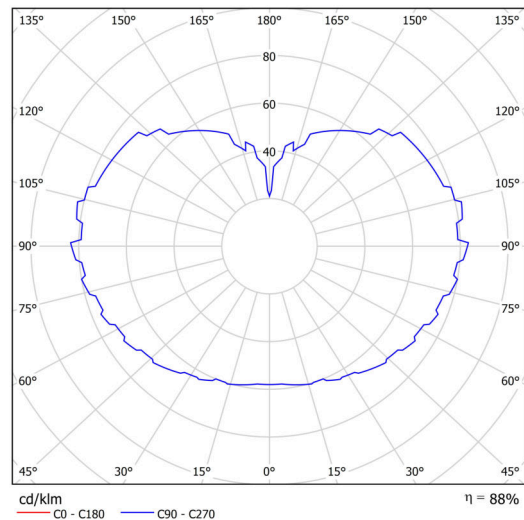

ISIS P5 PM

Product code: ISI40018

Type: Z11/3/PM5/a4 NL**

Short description of the luminaire: Stainless polished finish | pendant E27 light | ON/OFF | PMMA shade

Technical

Types of luminaires	Classic on/off
Mounting type	Suspended - rod
Base material	stainless steel steel
Shade material	glossy polymethyl methacrylate
Base color	polished stainless steel
Shade color	white
Holding the shade	steel holder
Mounting location	ceiling
Width	600 mm
Length	600 mm
Height	600 mm
Diameter	ø 600 mm
Hinge length	800 mm
mounting holes (diameter)	none
Installation wire (diameter)	none
Impact strength	IK06
Operating temperature	from -20°C to +30°C

Electric

Power consumption	3x25 W
Ingress Protection	IP40
Socket	E27
terminal block	none

Luminous

Blue light hazard	Risk group 0

Eulum data for calculation programs are available at www.osmont.cz.