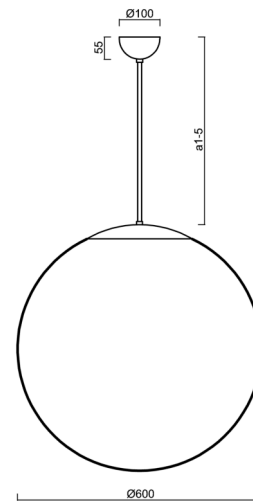

## Technical

Types of luminaires	Classic on/off
Mounting type	Suspended - rod
Base material	stainless steel steel
Shade material	glossy polymethyl methacrylate
Base color	polished stainless steel
Shade color	white
Holding the shade	steel holder
Mounting location	ceiling
Width	600 mm
Length	600 mm
Height	600 mm
Diameter	ø 600 mm
Hinge length	800 mm
mounting holes (diameter)	none
Installation wire (diameter)	none
Impact strength	IK06
Operating temperature	from -20°C to +30°C

## Luminous

Blue light hazard	Risk group 0
-------------------	--------------

Eulum data for calculation programs are available at [www.osmont.cz](http://www.osmont.cz).

Logistic

EAN	8591728011307
Weight NTTO	4.3 Kg
Weight BTTO	6.8 Kg
Number of cartons	2 pcs
Package volume	0.278 m <sup>3</sup>
Package 1 width	0.62 m
Package 1 length	0.62 m
Package 1 height	0.63 m
Warranty*	60 months