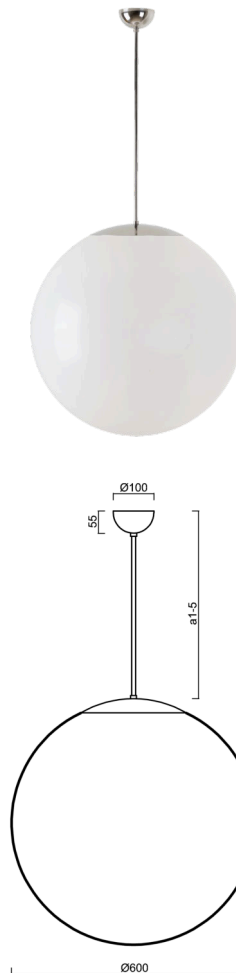

ISIS P5 PM

Product code: ISI40015

Type: Z11/3/PM5/a1 NL**

Short description of the luminaire: Stainless polished finish | pendant E27 light | ON/OFF | PMMA shade

Technical

Types of luminaires	Classic on/off
Mounting type	Suspended - rod
Base material	stainless steel steel
Shade material	glossy polymethyl methacrylate
Base color	polished stainless steel
Shade color	white
Holding the shade	steel holder
Mounting location	ceiling
Width	600 mm
Length	600 mm
Height	600 mm
Diameter	ø 600 mm
Hinge length	200 mm
mounting holes (diameter)	none
Installation wire (diameter)	none
Impact strength	IK06
Operating temperature	from -20°C to +30°C

Electric

Power consumption	3x25 W
Ingress Protection	IP40
Socket	E27
terminal block	none

Luminous

Blue light hazard	Risk group 0

Eulum data for calculation programs are available at www.osmont.cz.