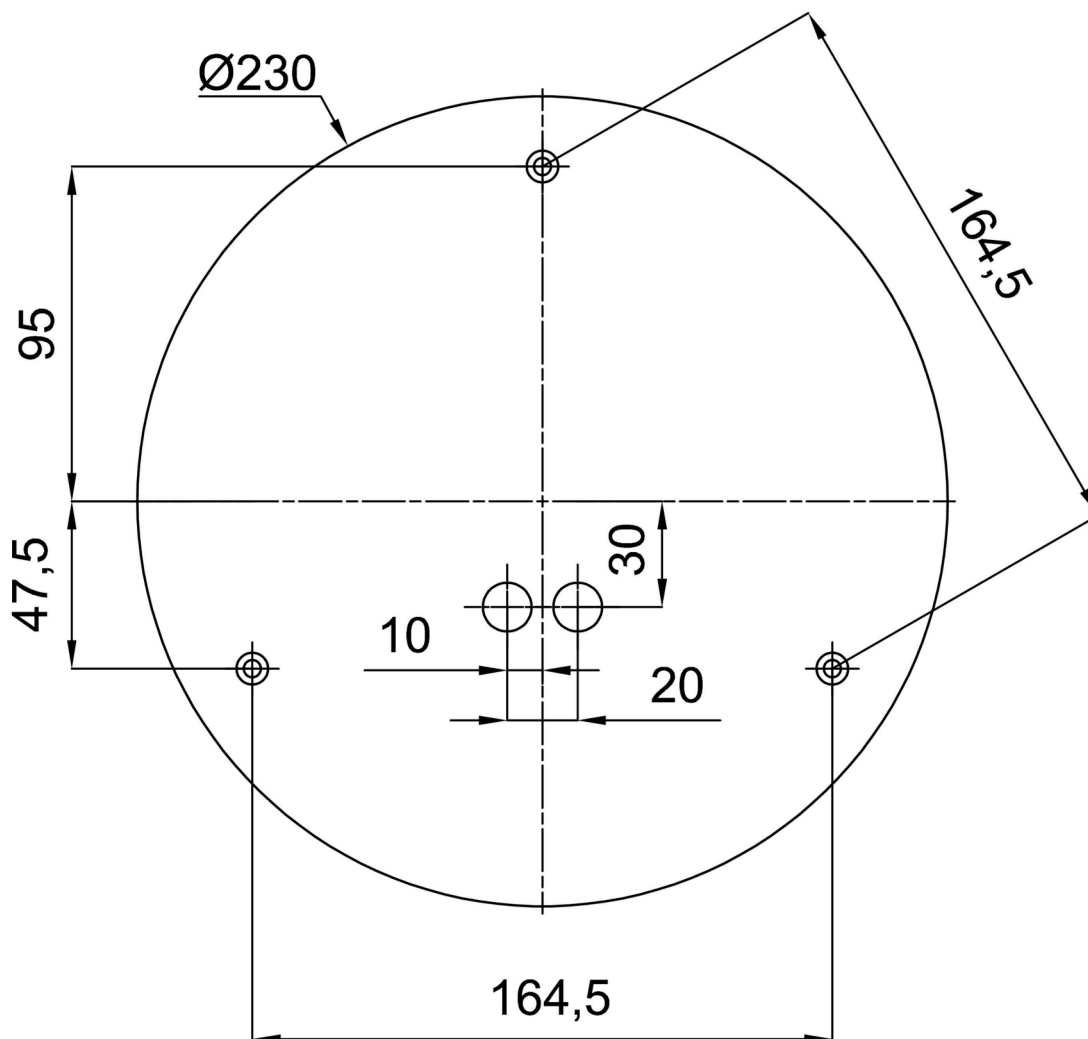

Technical

Types of luminaires	Emergency combined
Mounting type	Suspended - rod
Base material	stainless steel steel
Shade material	opal polymethyl methacrylate
Base color	brushed stainless steel
Shade color	white
Holding the shade	steel holder
Mounting location	ceiling
Width	500 mm
Length	500 mm
Height	500 mm
Diameter	ø 500 mm
Hinge length	1000 mm
mounting holes (diameter)	3xø5mm
Cable entrance	2xø16mm
Energy Class	D
Impact strength	IK06
Operating temperature	from 0°C to +30°C

*The warranty for the batteries is valid for 12 months from the date of purchase.

Installation dimensions:

Additional assortment:

Lampshade

Product code	Name	Color	Description	Picture	Drawing
20604	PM4-M	white	příslušenství		