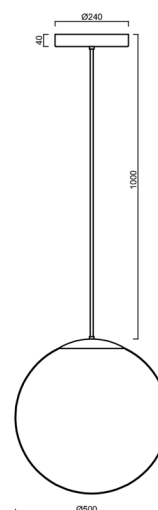

## Technical

Types of luminaires	Emergency combined
Mounting type	Suspended - rod
Base material	stainless steel steel
Shade material	opal polymethyl methacrylate
Base color	brushed stainless steel
Shade color	white
Holding the shade	steel holder
Mounting location	ceiling
Width	500 mm
Length	500 mm
Height	500 mm
Diameter	ø 500 mm
Hinge length	200 mm
mounting holes (diameter)	3xø5mm
Cable entrance	2xø16mm
Energy Class	D
Impact strength	IK06
Operating temperature	from 0°C to +30°C

## Installation dimensions: