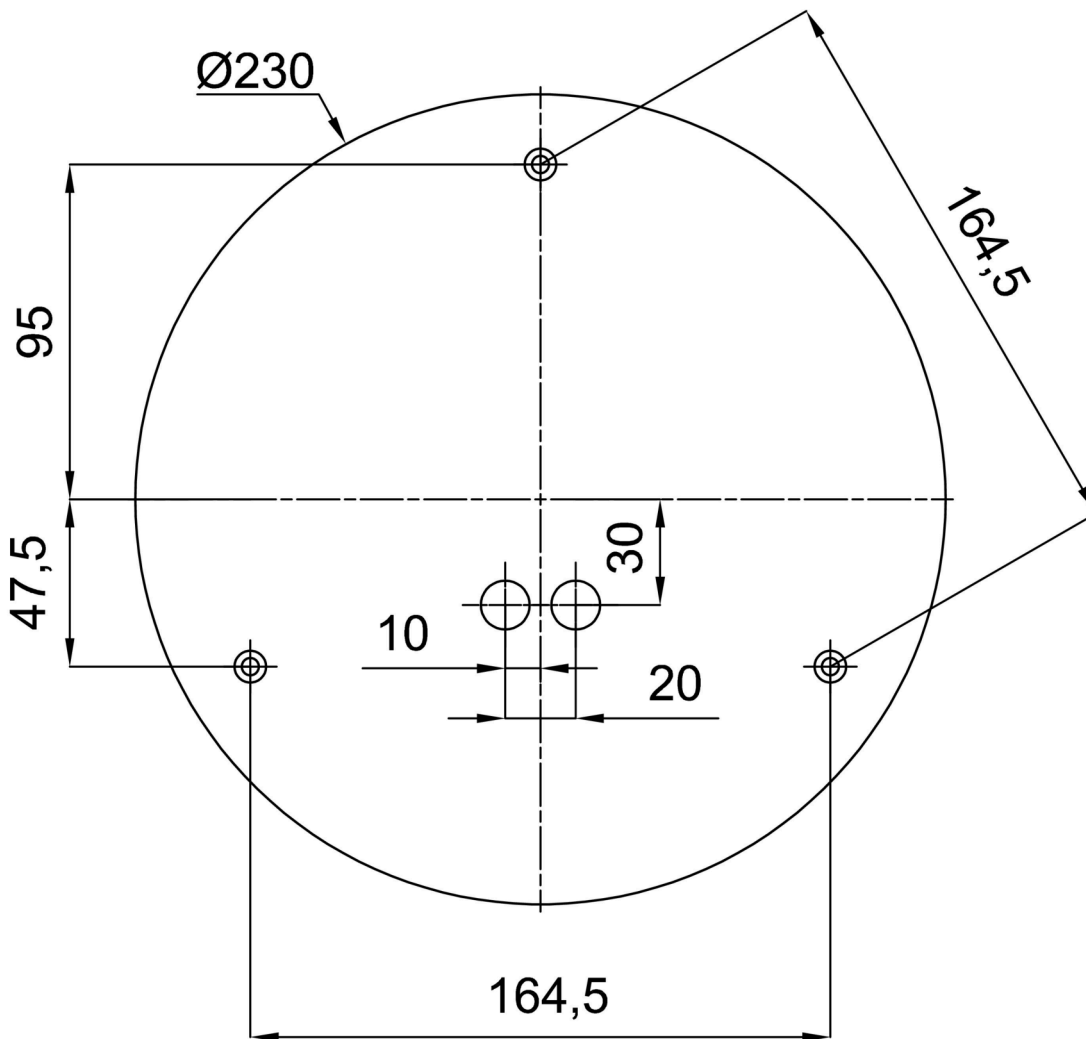

## Technical

Types of luminaires	Emergency combined
Mounting type	Suspended - rod
Base material	stainless steel steel
Shade material	opal polymethyl methacrylate
Base color	brushed stainless steel
Shade color	white
Holding the shade	steel holder
Mounting location	ceiling
Width	500 mm
Length	500 mm
Height	500 mm
Diameter	ø 500 mm
Hinge length	200 mm
mounting holes (diameter)	3xø5mm
Cable entrance	2xø16mm
Energy Class	D
Impact strength	IK06
Operating temperature	from 0°C to +30°C

## Installation dimensions: