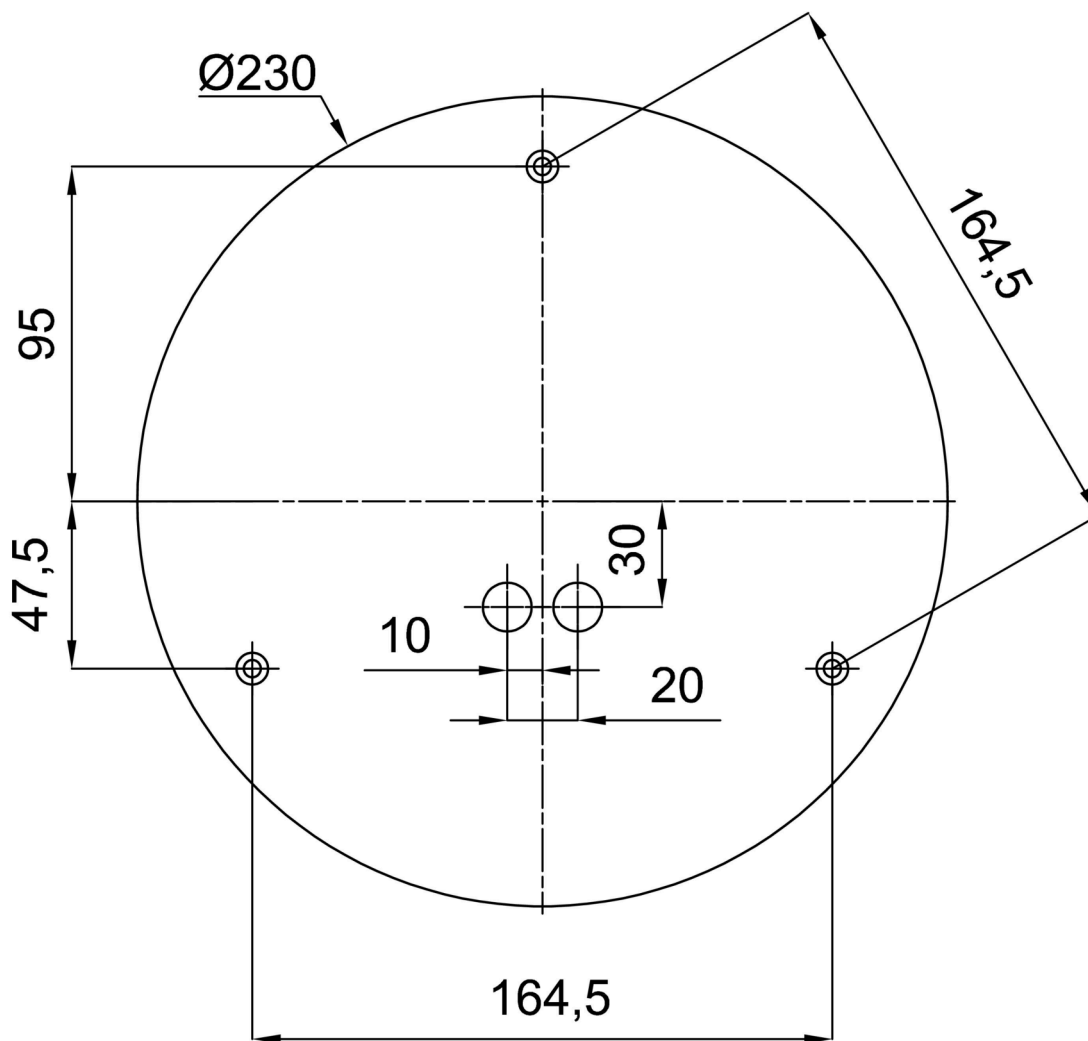

## Technical

Types of luminaires	Emergency combined
Mounting type	Suspended - rod
Base material	stainless steel steel
Shade material	opal polymethyl methacrylate
Base color	polished stainless steel
Shade color	white
Holding the shade	steel holder
Mounting location	ceiling
Width	500 mm
Length	500 mm
Height	500 mm
Diameter	ø 500 mm
Hinge length	1000 mm
mounting holes (diameter)	3xø5mm
Cable entrance	2xø16mm
Energy Class	D
Impact strength	IK06
Operating temperature	from 0°C to +30°C

## Installation dimensions: